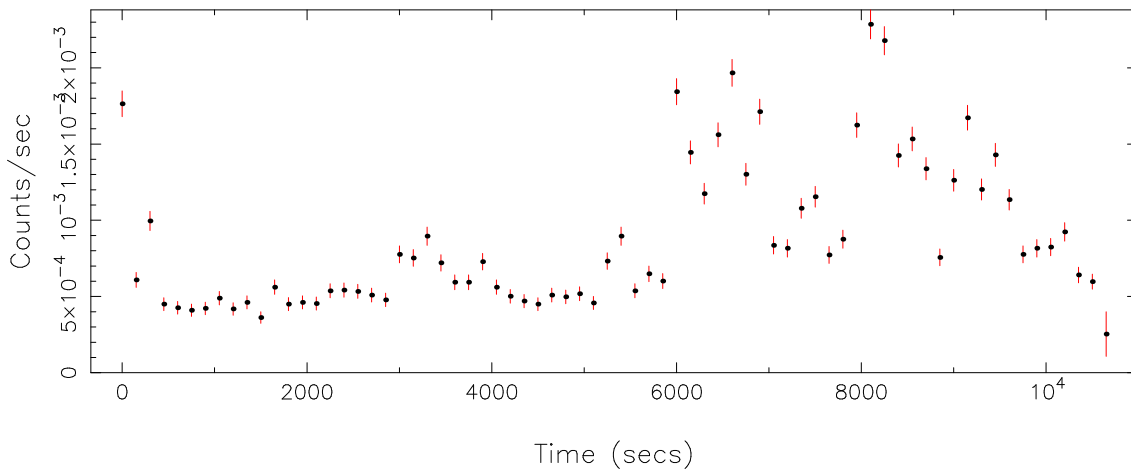

Filename: product/P0151160201M2S002SRCTSR8005.FIT
 Obs. ID: 0151160201 (LS 5039)
 Exp ID: M2S002
 Source no.: 5
 Source RA_corr: 18:26:13.54 (J2000)
 Source Dec_corr: -14:50:25.1 (J2000)
 Time series bin size: 150 secs
 Plotted bin size: 150 secs
 Time series start (MJD): 52706.3133175

Background subtracted time series

Mean Rate= 6.8378×10^{-3}

Background time series

Mean Rate= 8.7485×10^{-4}

GTI time series (histogram) and fractional exposure values (blue points)