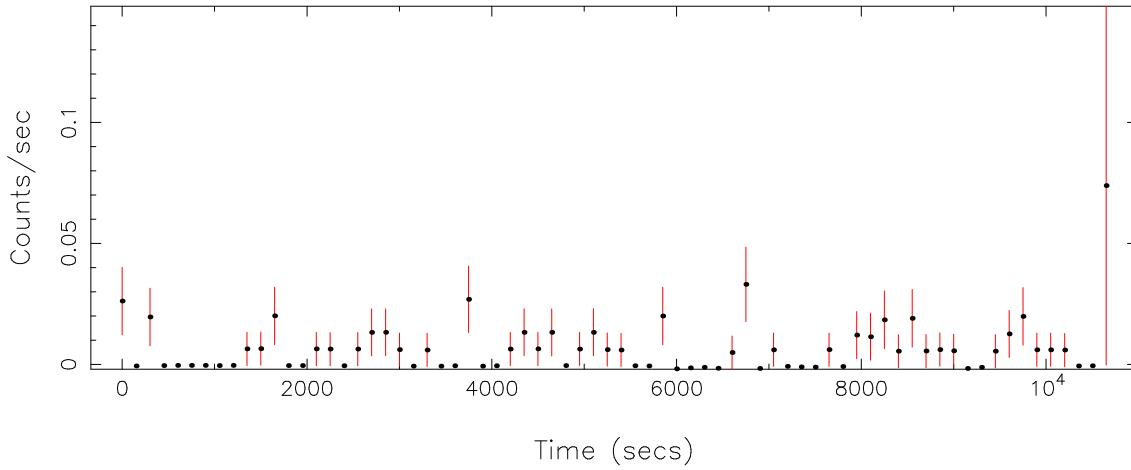

Filename: product/P0151160201M2S002SRCTSR8005.FIT
 Obs. ID: 0151160201 (LS 5039)
 Exp ID: M2S002
 Source no.: 5
 Source RA_corr: 18:26:13.54 (J2000)
 Source Dec_corr: -14:50:25.1 (J2000)
 Time series bin size: 150 secs
 Plotted bin size: 150 secs
 Time series start (MJD): 52706.3133175

Background subtracted time series

Mean Rate= 6.8378×10^{-3}

Background time series

Mean Rate= 8.7485×10^{-4}

GTI time series (histogram) and fractional exposure values (blue points)