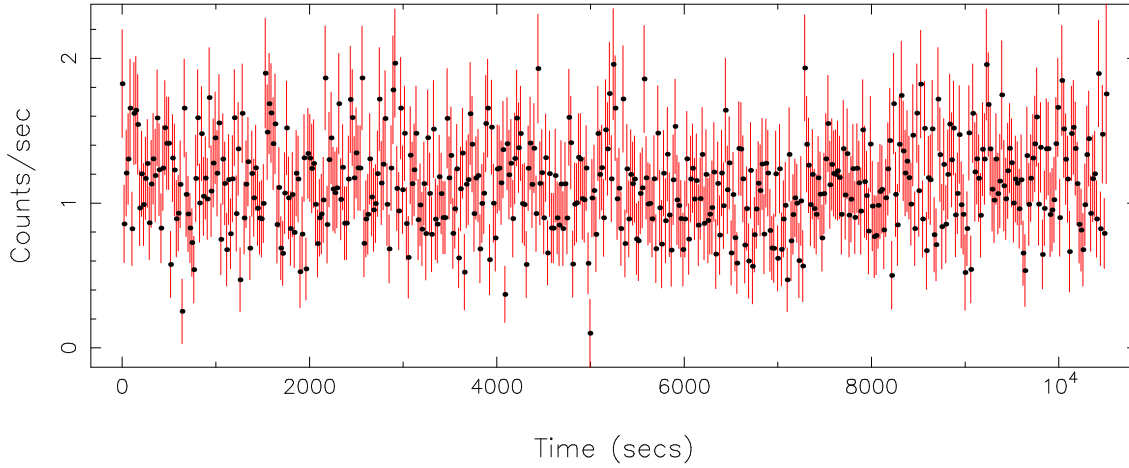

Filename: product/P0151160201PNS003SRCTSR8001.FIT

Obs. ID: 0151160201 (LS 5039)

Exp ID: PNS003

Source no.: 1

Source RA_corr: 18:26:15.05 (J2000)

Source Dec_corr: -14:50:53.2 (J2000)

Time series bin size: 0.12 secs

Plotted bin size: 20.6399994 secs

Time series start (MJD): 52706.3157325

Background subtracted time series

Mean Rate= 1.12775328

Background time series

Mean Rate= 0.0923073

GTI time series (histogram) and fractional exposure values (blue points)