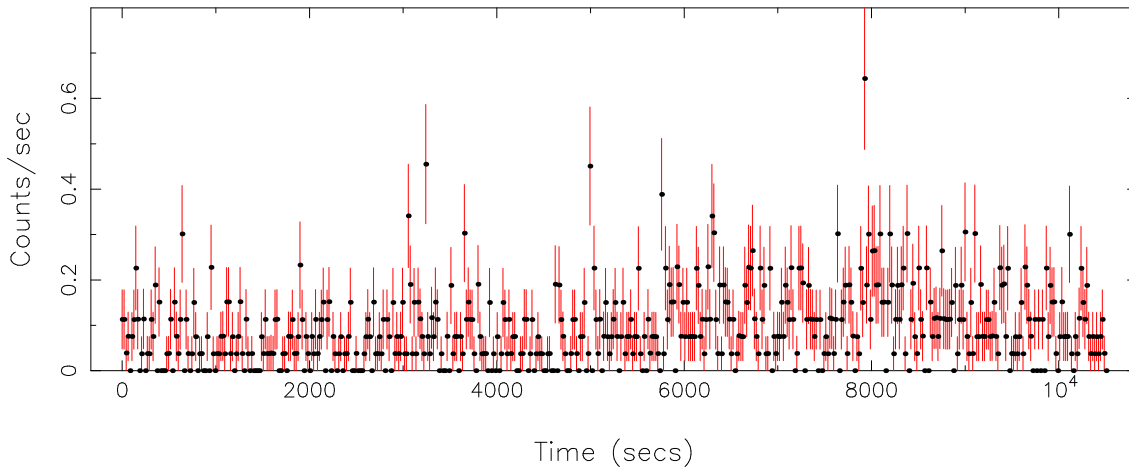

Plotted bin size: 20.6399994 secs

Time series start (MJD): 52706.3157325

Background subtracted time series

Mean Rate= 1.12775328

Background time series

Mean Rate= 0.0923073

GTI time series (histogram) and fractional exposure values (blue points)