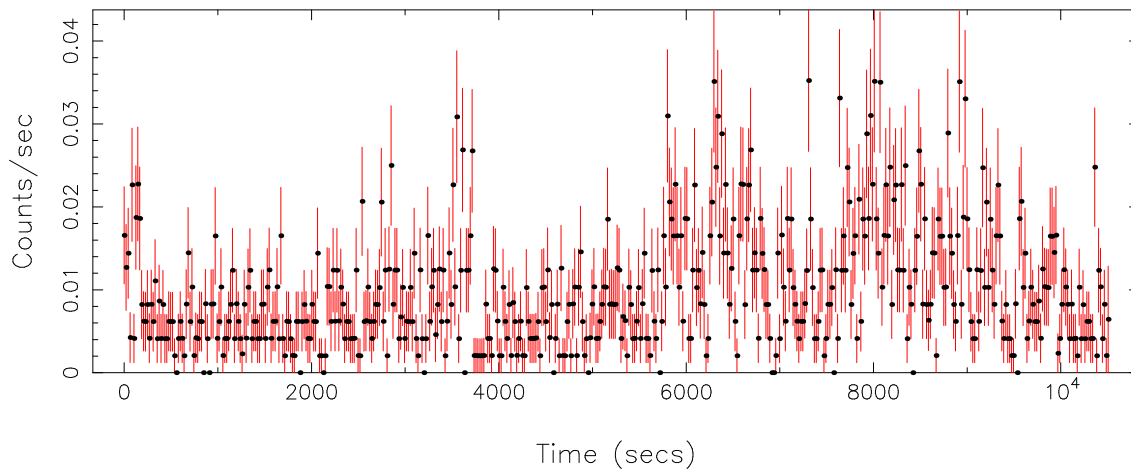

Plotted bin size: 20.6399994 secs

Time series start (MJD): 52706.3157325

Background subtracted time series

Mean Rate= 2.46265×10^{-3}

Background time series

Mean Rate= 9.7905×10^{-3}

GTI time series (histogram) and fractional exposure values (blue points)