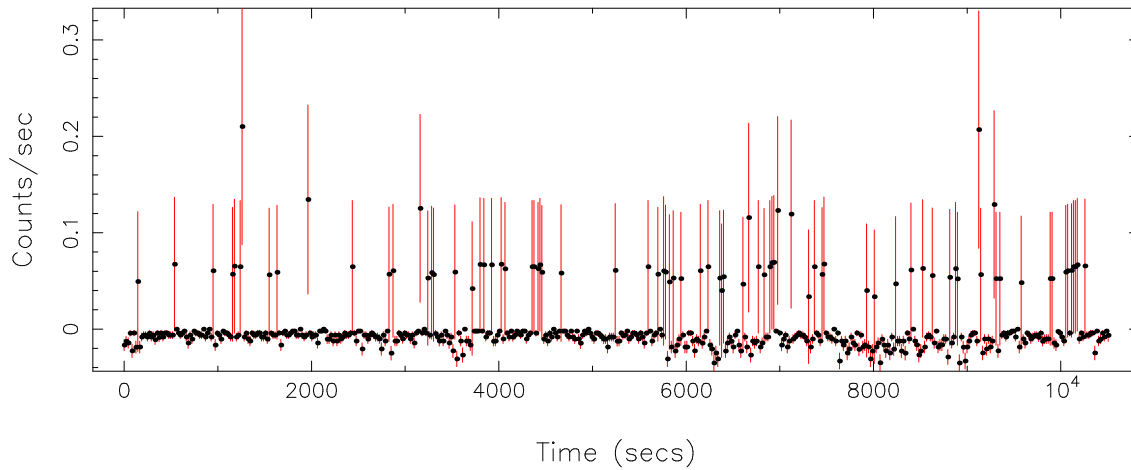

Filename: product/P0151160201PNS003SRCTSR8006.FIT

Obs. ID: 0151160201 (LS 5039)

Exp ID: PNS003

Source no.: 6

Source RA_corr: 18:26:19.03 (J2000)

Source Dec_corr: -14:50:35.1 (J2000)

Time series bin size: 0.12 secs

Plotted bin size: 20.6399994 secs

Time series start (MJD): 52706.3157325

Background subtracted time series

Mean Rate= 2.46265×10^{-3}

Background time series

Mean Rate= 9.7905×10^{-3}

GTI time series (histogram) and fractional exposure values (blue points)