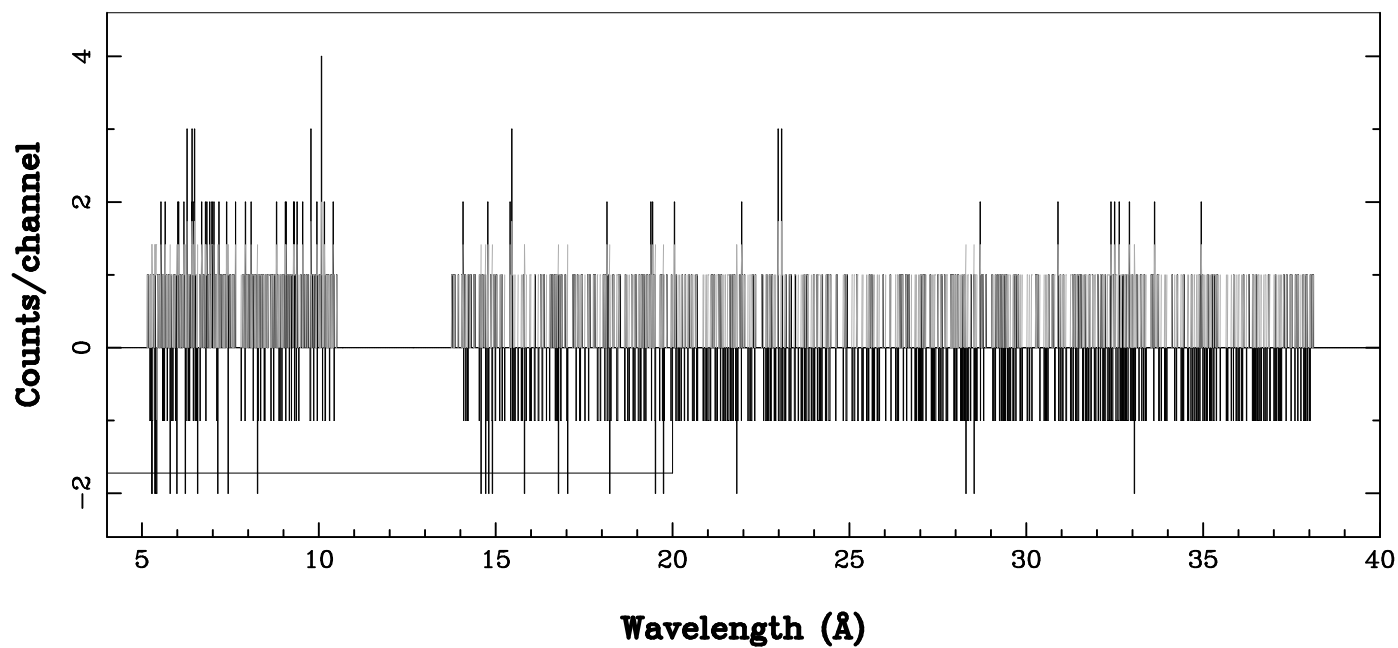

XMM - RGS1 - OBJECT: LS 5039 - RA: 276.5627 - DEC: -14.8481
OBS-ID: 0151160201 - EXP-ID: Indef - Exp. Time: 10844.7998046875
Key: - data - errors

DATE-OBS 2003-03-08T07:28:05
DATE-END 2003-03-08T10:29:58

SOURCE ID: 3 - SPECTRUM ORDER: 1
EPIC00001

NET SPECTRUM, No rebinning

SOURCE ID: 3 - SPECTRUM ORDER: 2
EPIC00001

NET SPECTRUM, No rebinning