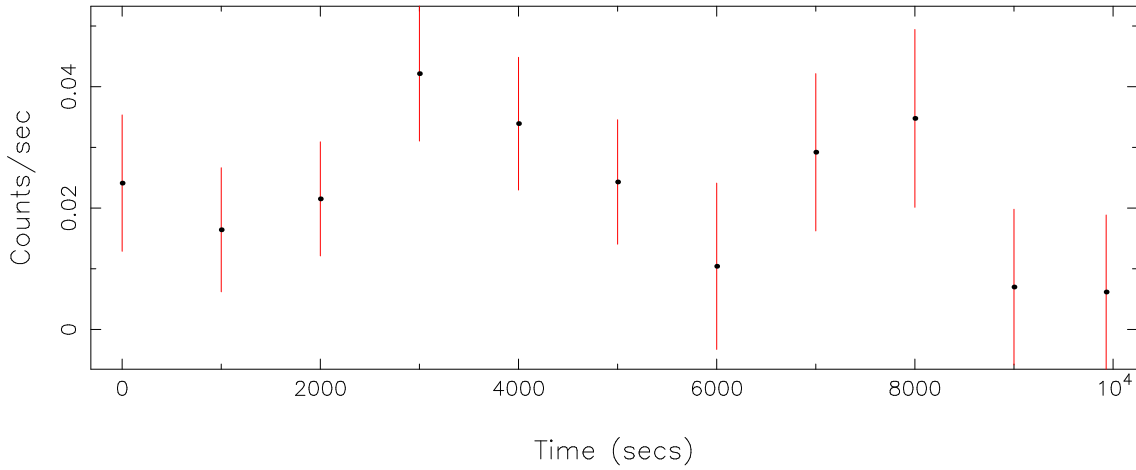

Filename: product/P0151160201R1S004SRCTSR0003.FIT

Obs. ID: 0151160201 (LS 5039)

Exp ID: RGS1004

Source no.: 3

Source RA_corr: 18:26:15.05 (J2000)

Source Dec_corr: -14:50:53.1 (J2000)

Time series bin size: 1000 secs

Plotted bin size: 1000 secs

Time series start (MJD): 52706.3181681

Background subtracted time series

Mean Rate= 0.02272921

Background time series

Mean Rate= 0.06835497

GTI time series (histogram) and fractional exposure values (blue points)