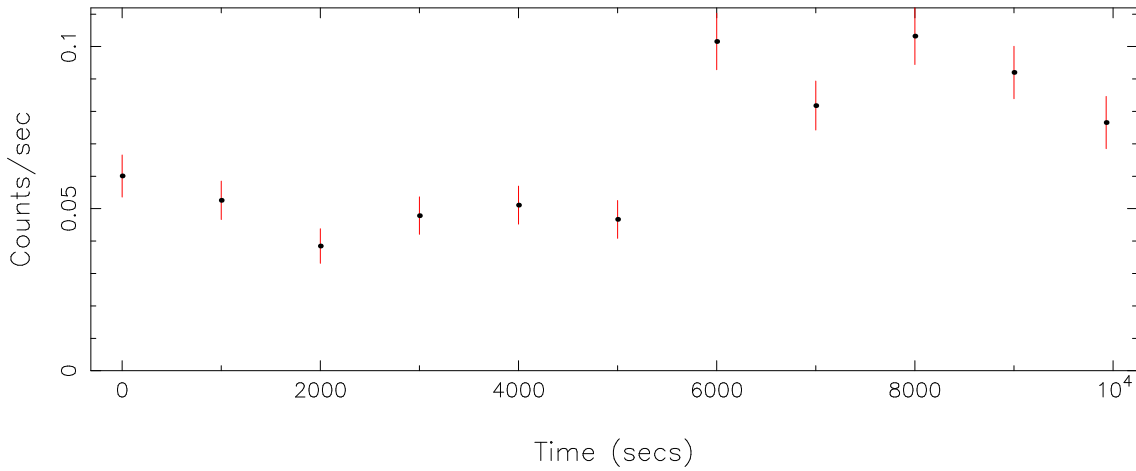

Filename: product/P0151160201R1S004SRCTSR0003.FIT

Obs. ID: 0151160201 (LS 5039)

Exp ID: RGS1004

Source no.: 3

Source RA_corr: 18:26:15.05 (J2000)

Source Dec_corr: -14:50:53.1 (J2000)

Time series bin size: 1000 secs

Plotted bin size: 1000 secs

Time series start (MJD): 52706.3181681

Background subtracted time series

Mean Rate= 0.02272921

Background time series

Mean Rate= 0.06835497

GTI time series (histogram) and fractional exposure values (blue points)