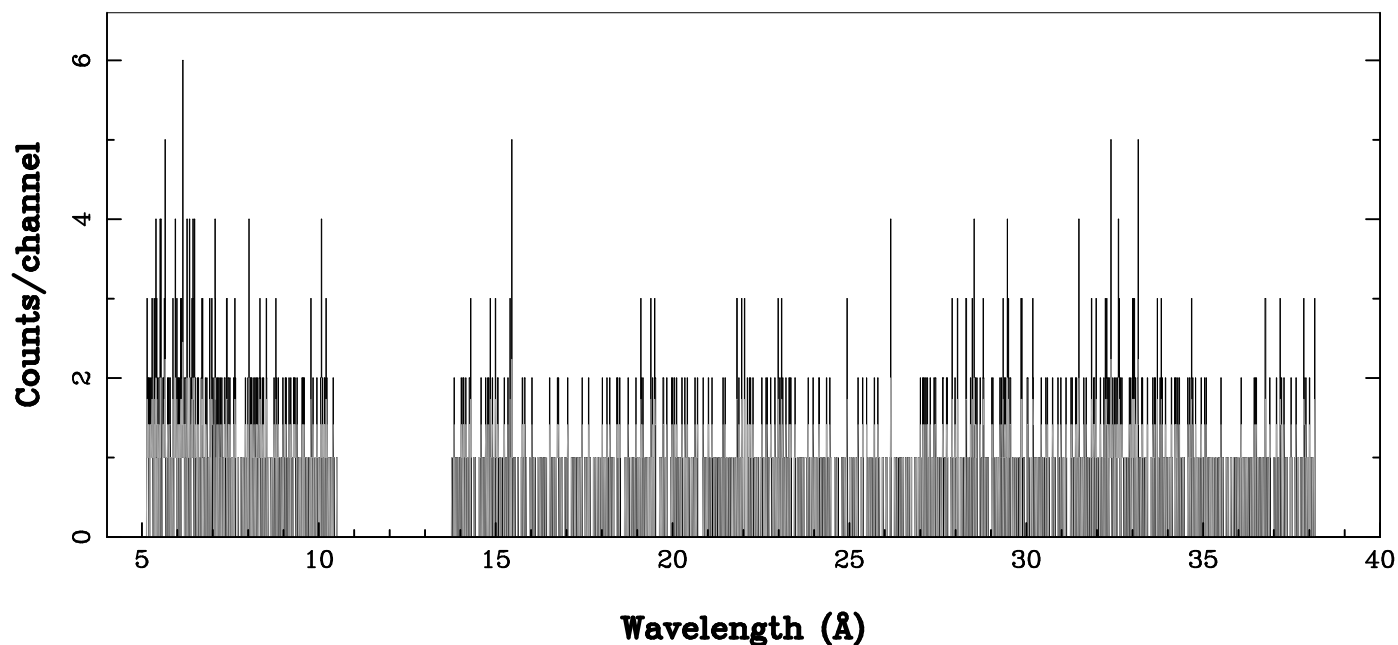

XMM - RGS1 - OBJECT: LS 5039 - RA: 276.5627 - DEC: -14.8481
OBS-ID: 0151160201 - EXP-ID: Indef - Exp. Time: 10844.7998046875
Key: - data - errors

DATE-OBS 2003-03-08T07:28:05
DATE-END 2003-03-08T10:29:58

SOURCE ID: 11 - SPECTRUM ORDER: 1
WHOLE_FIELD

SRC+BKG SPECTRUM, No rebinning

SOURCE ID: 11 - SPECTRUM ORDER: 2
WHOLE_FIELD

SRC+BKG SPECTRUM, No rebinning