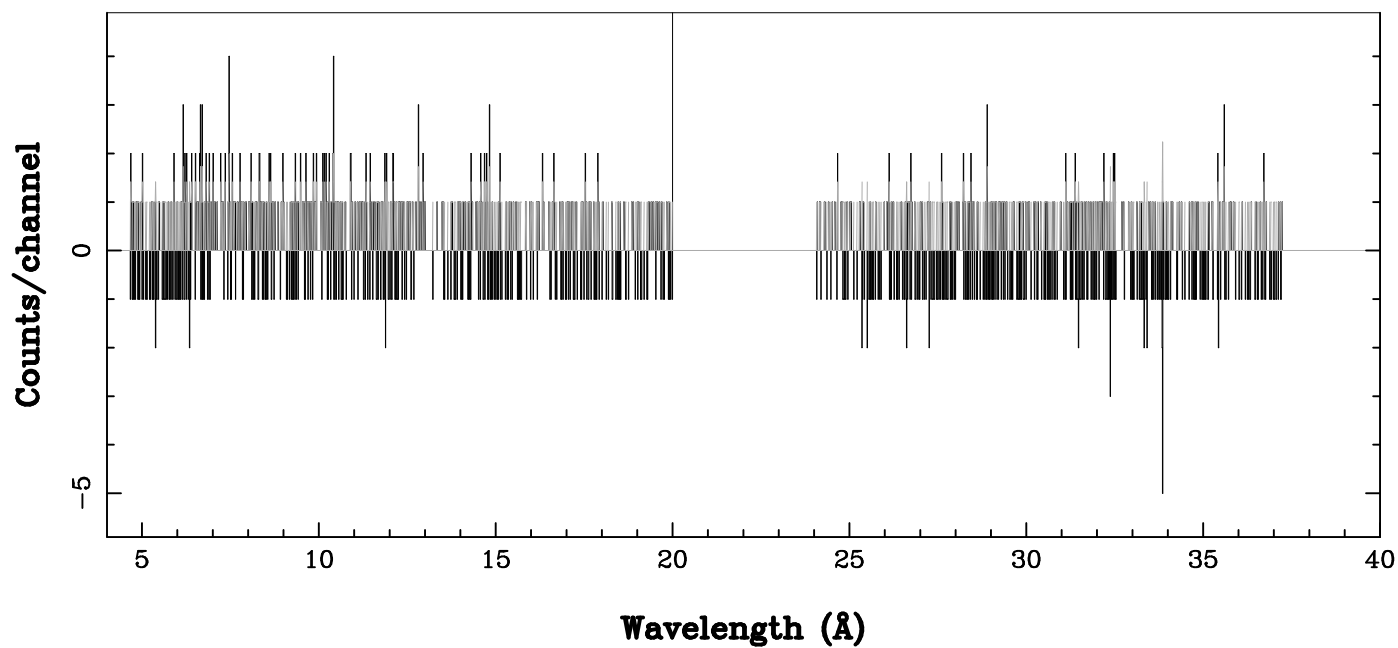

XMM - RGS2 - OBJECT: LS 5039 - RA: 276.5627 - DEC: -14.8481
OBS-ID: 0151160201 - EXP-ID: Indef - Exp. Time: 10844.677734375
Key: - data - errors

DATE-OBS 2003-03-08T07:28:05
DATE-END 2003-03-08T10:29:57

SOURCE ID: 3 - SPECTRUM ORDER: 1
EPIC00001

NET SPECTRUM, No rebinning

SOURCE ID: 3 - SPECTRUM ORDER: 2
EPIC00001

NET SPECTRUM, No rebinning