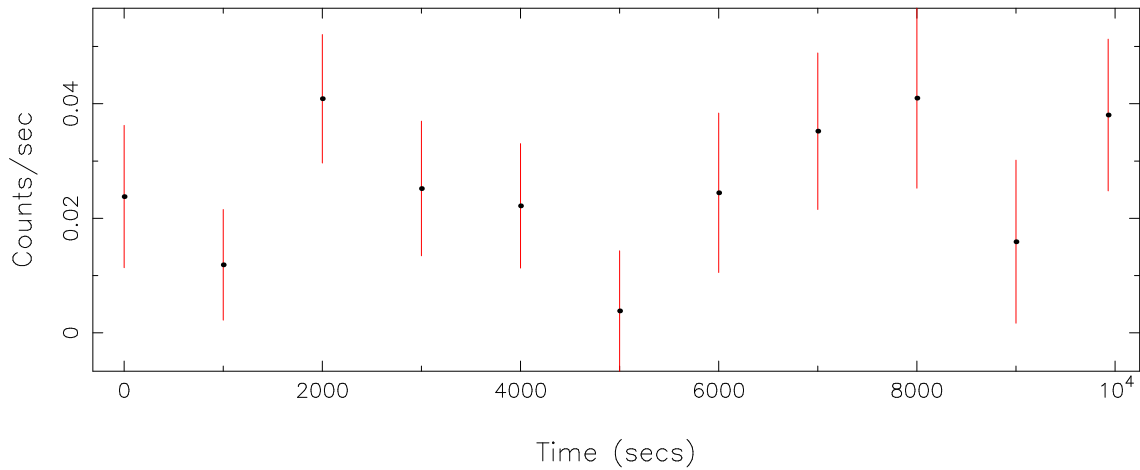

Filename: product/P0151160201R2S005SRCTSR0003.FIT

Obs. ID: 0151160201 (LS 5039)

Exp ID: RGS2005

Source no.: 3

Source RA_corr: 18:26:15.05 (J2000)

Source Dec_corr: -14:50:53.1 (J2000)

Time series bin size: 1000 secs

Plotted bin size: 1000 secs

Time series start (MJD): 52706.3181678

Background subtracted time series

Mean Rate= 0.02566479

Background time series

Mean Rate= 0.07753182

GTI time series (histogram) and fractional exposure values (blue points)