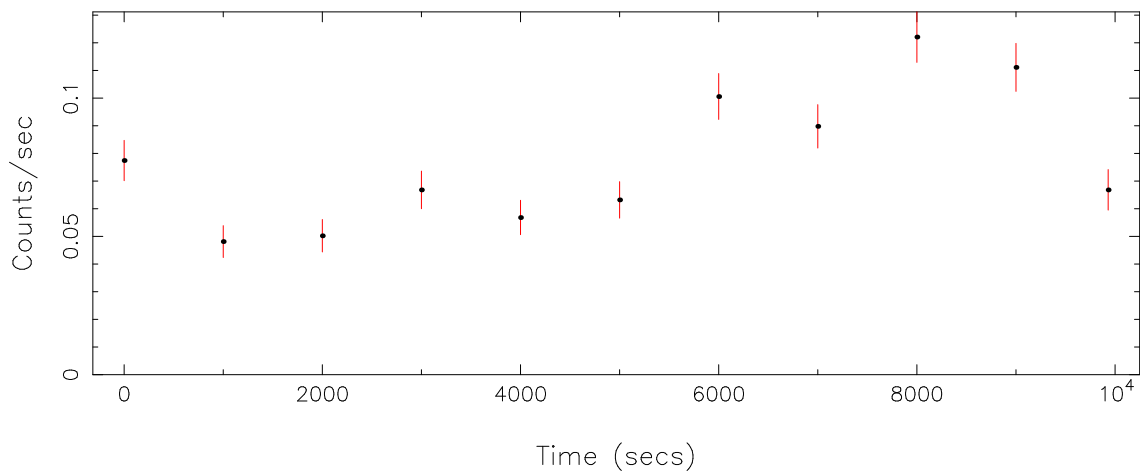

Plotted bin size: 1000 secs

Time series start (MJD): 52706.3181678

Background subtracted time series

Mean Rate= 0.02566479

Background time series

Mean Rate= 0.07753182

GTI time series (histogram) and fractional exposure values (blue points)