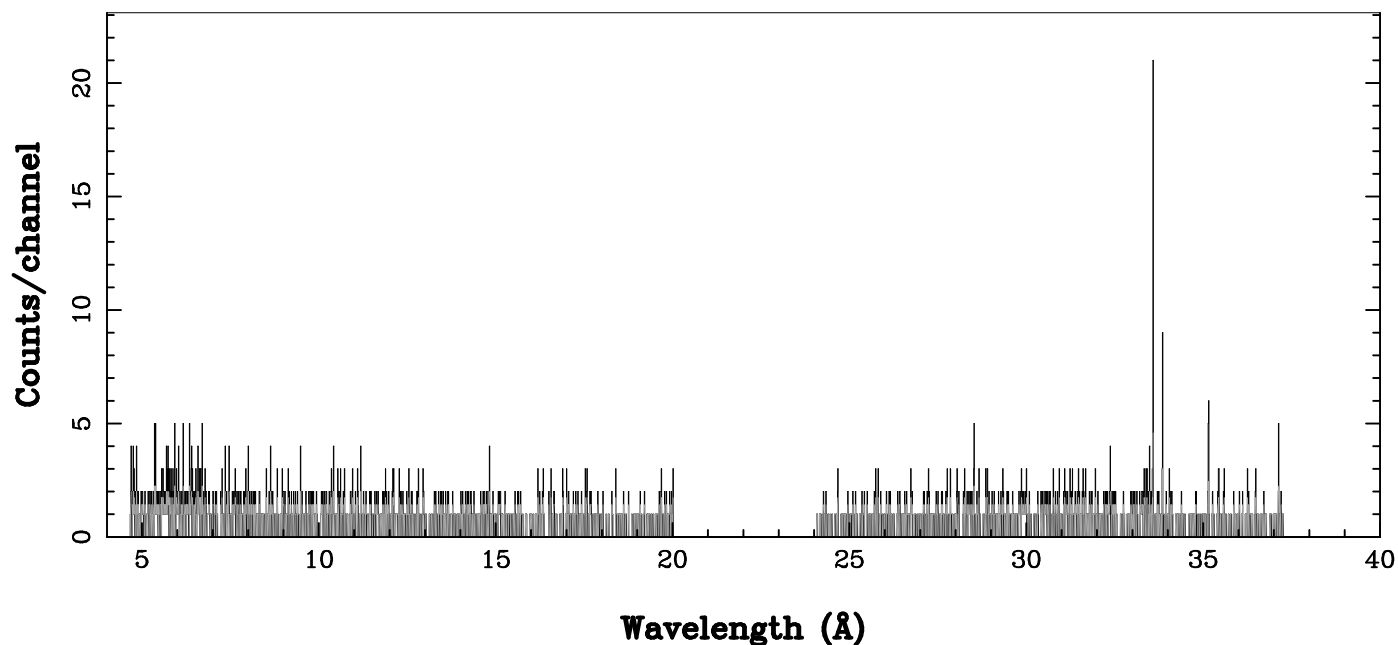

XMM - RGS2 - OBJECT: LS 5039 - RA: 276.5627 - DEC: -14.8481
OBS-ID: 0151160201 - EXP-ID: Indef - Exp. Time: 10844.677734375
Key: - data - errors

DATE-OBS 2003-03-08T07:28:05
DATE-END 2003-03-08T10:29:57

SOURCE ID: 11 - SPECTRUM ORDER: 1
WHOLE_FIELD

SRC+BKG SPECTRUM, No rebinning

SOURCE ID: 11 - SPECTRUM ORDER: 2
WHOLE_FIELD

SRC+BKG SPECTRUM, No rebinning