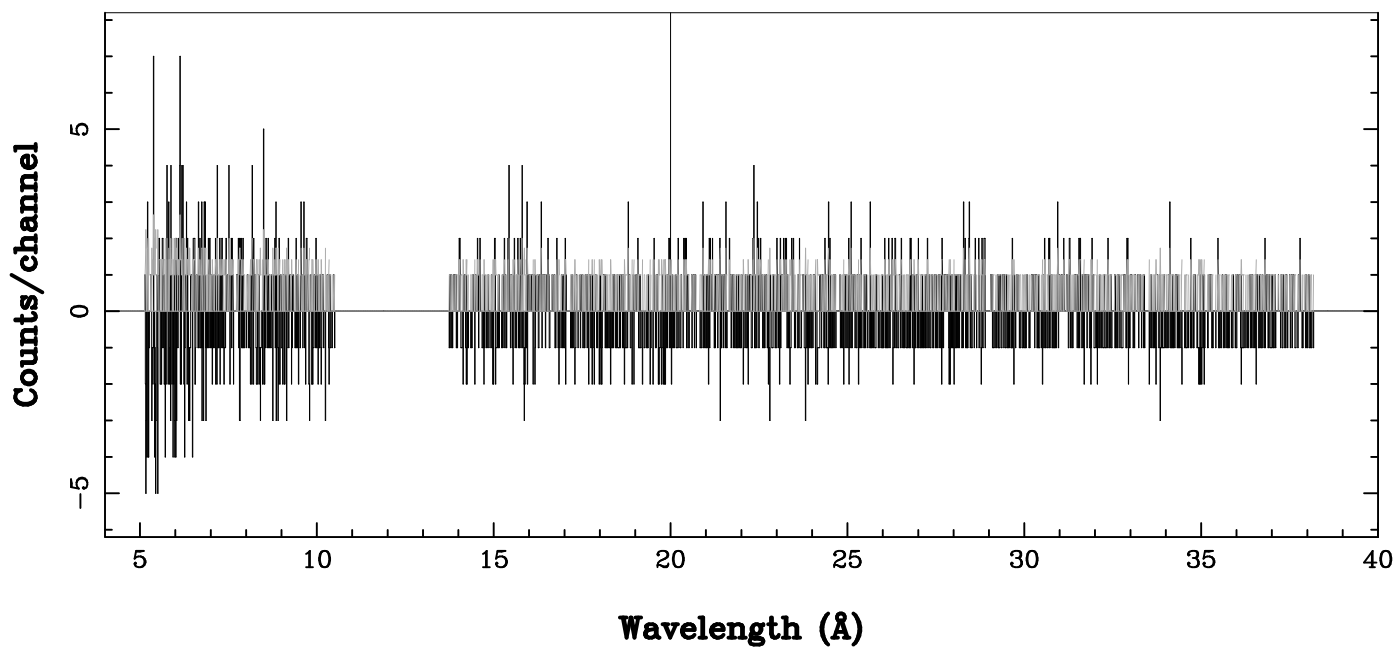

XMM - RGS1 - OBJECT: XZ TAU - RA: 67.91249 - DEC: 18.16666
OBS-ID: 0200811301 - EXP-ID: Indef - Exp. Time: 1687.3017578125
Key: - data - errors

DATE-OBS 2004-03-10T01:09:53
DATE-END 2004-03-10T01:38:57

SOURCE ID: 1 - SPECTRUM ORDER: 1
PROPOSAL

NET SPECTRUM, No rebinning

SOURCE ID: 1 - SPECTRUM ORDER: 2
PROPOSAL

NET SPECTRUM, No rebinning