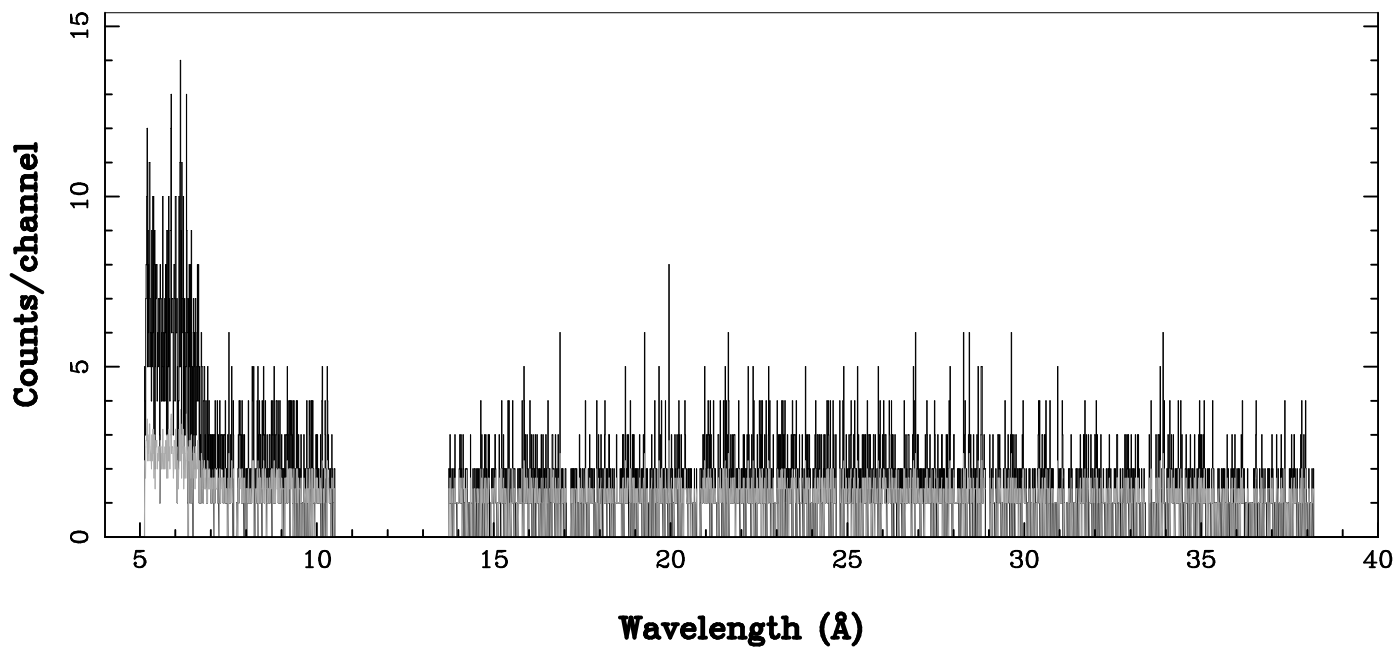

XMM - RGS1 - OBJECT: XZ TAU - RA: 67.91249 - DEC: 18.16666  
OBS-ID: 0200811301 - EXP-ID: Indef - Exp. Time: 1687.3017578125  
Key: - data - errors

DATE-OBS 2004-03-10T01:09:53  
DATE-END 2004-03-10T01:38:57

SOURCE ID: 3 - SPECTRUM ORDER: 1  
WHOLE\_FIELD

SRC+BKG SPECTRUM, No rebinning

SOURCE ID: 3 - SPECTRUM ORDER: 2  
WHOLE\_FIELD

SRC+BKG SPECTRUM, No rebinning