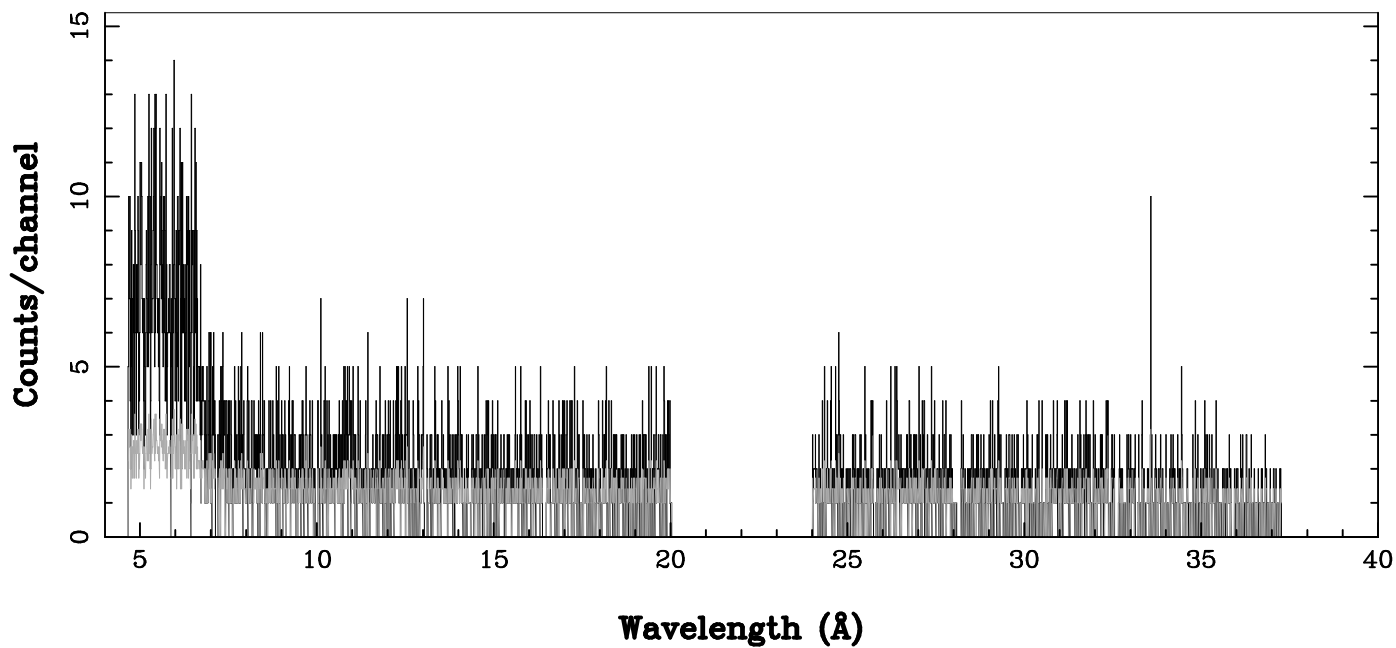

XMM - RGS2 - OBJECT: XZ TAU - RA: 67.91249 - DEC: 18.16666  
OBS-ID: 0200811301 - EXP-ID: Indef - Exp. Time: 1770.46911621094  
Key: - data - errors

DATE-OBS 2004-03-10T01:10:01  
DATE-END 2004-03-10T01:40:30

SOURCE ID: 3 - SPECTRUM ORDER: 1  
WHOLE\_FIELD

SRC+BKG SPECTRUM, No rebinning

SOURCE ID: 3 - SPECTRUM ORDER: 2  
WHOLE\_FIELD

SRC+BKG SPECTRUM, No rebinning