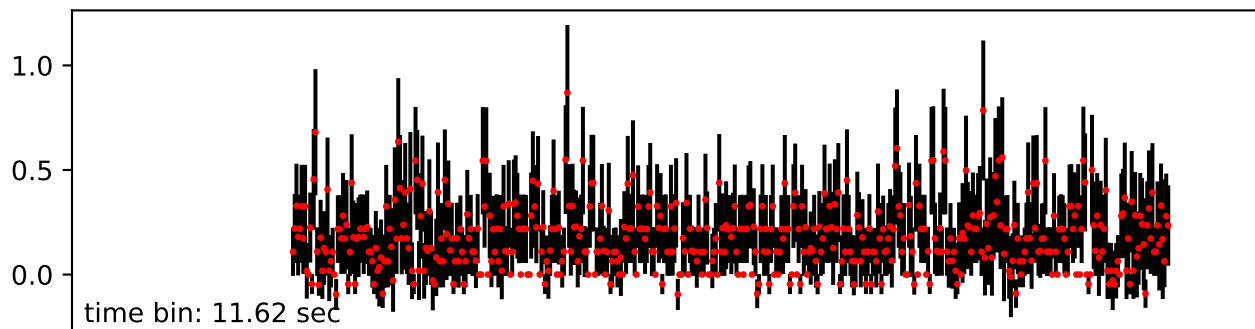

Merged TimeSeries

OBS_ID: 0304070401

EPIC SRCNUM: 1

RA,Dec: 08h22m57.5843s +40d41m49.994s

EPN

EMOS1

EMOS2

RGS1+RGS2