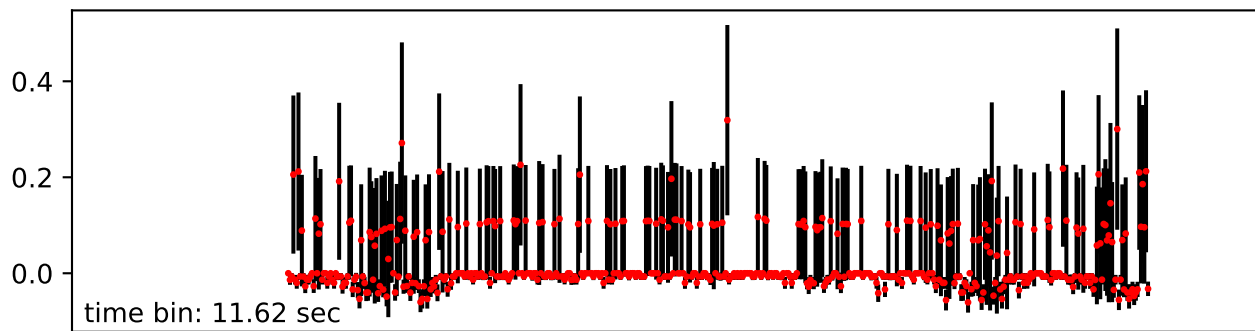

Merged TimeSeries

OBS_ID: 0304070401

EPIC SRCNUM: 2

RA,Dec: 08h23m06.1537s +40d52m32.5435s

EPN

EMOS1

EMOS2

RGS1+RGS2