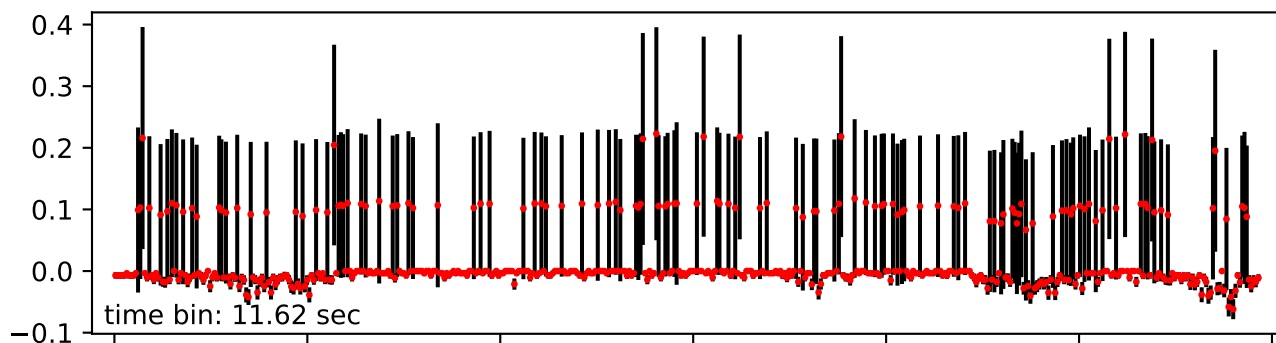

Merged TimeSeries

OBS_ID: 0304070401

EPIC SRCNUM: 3

RA,Dec: 08h23m50.6996s +40d38m43.1717s

EPN

EMOS1

EMOS2

RGS1+RGS2

time (s) after 2005-04-04 04:22:58 (UTC)