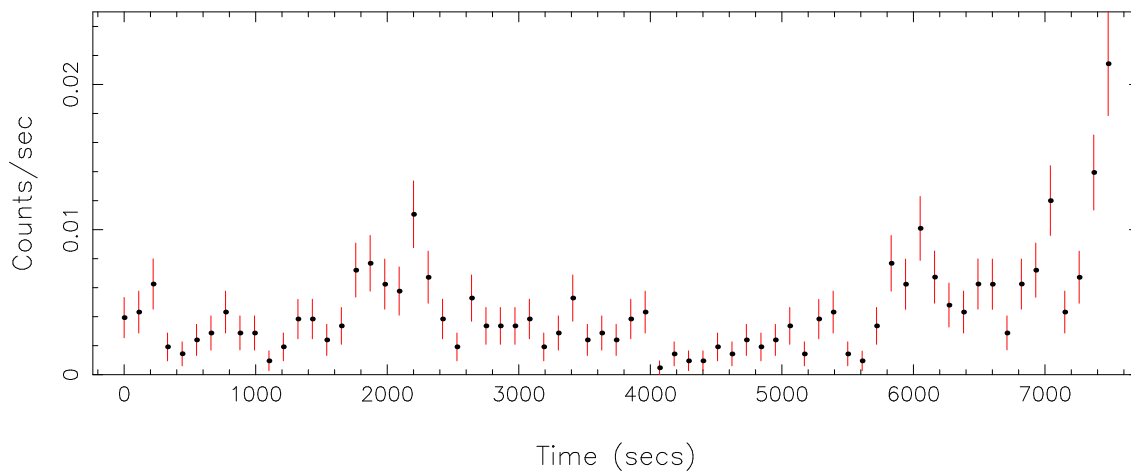

Plotted bin size: 110 secs

Time series start (MJD): 53464.1684469

Background subtracted time series

Mean Rate= 0.04163258

Background time series

Mean Rate= 4.4188×10^{-3}

GTI time series (histogram) and fractional exposure values (blue points)