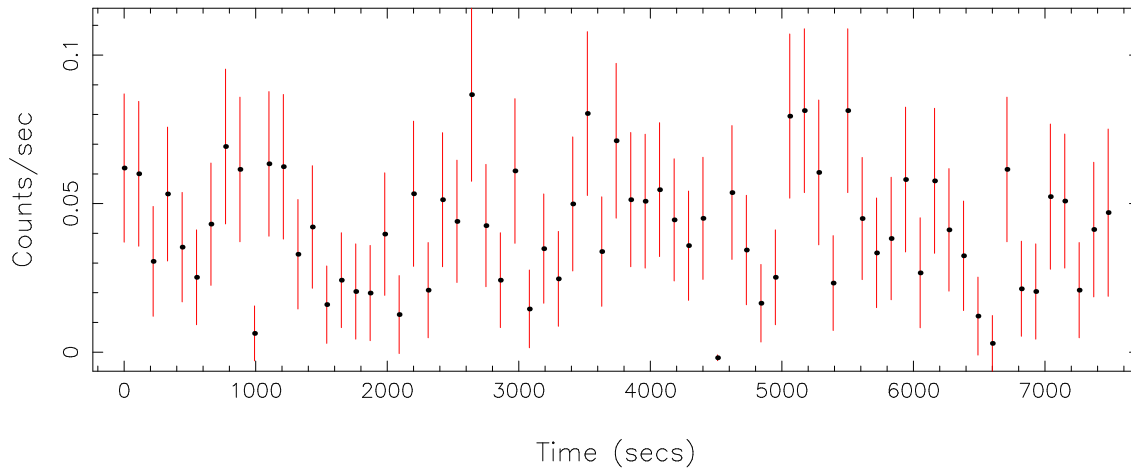

Filename: product/P0304070401M1S001SRCTSR8001.FIT

Obs. ID: 0304070401 (87GB 0819+40)

Exp ID: M1S001

Source no.: 1

Source RA_corr: 8:22:57.55 (J2000)

Source Dec_corr: 40:41:49.8 (J2000)

Time series bin size: 110 secs

Plotted bin size: 110 secs

Time series start (MJD): 53464.1684469

Background subtracted time series

Mean Rate= 0.04163258

Background time series

Mean Rate= 4.4188×10^{-3}

GTI time series (histogram) and fractional exposure values (blue points)