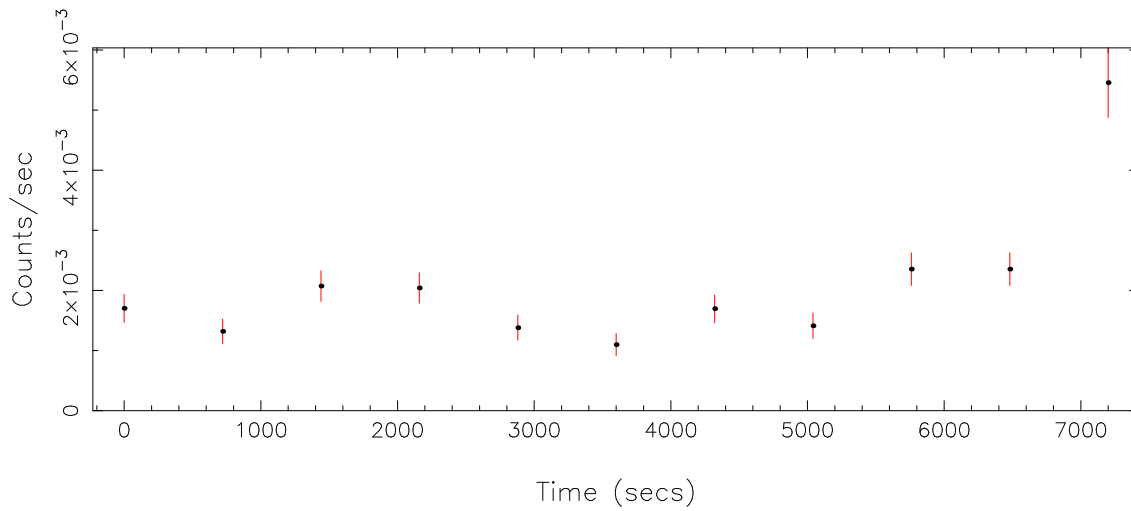

Plotted bin size: 720 secs

Time series start (MJD): 53464.1719770

Background subtracted time series

Mean Rate= 9.22913×10^{-3}

Background time series

Mean Rate= 2.08168×10^{-3}

GTI time series (histogram) and fractional exposure values (blue points)