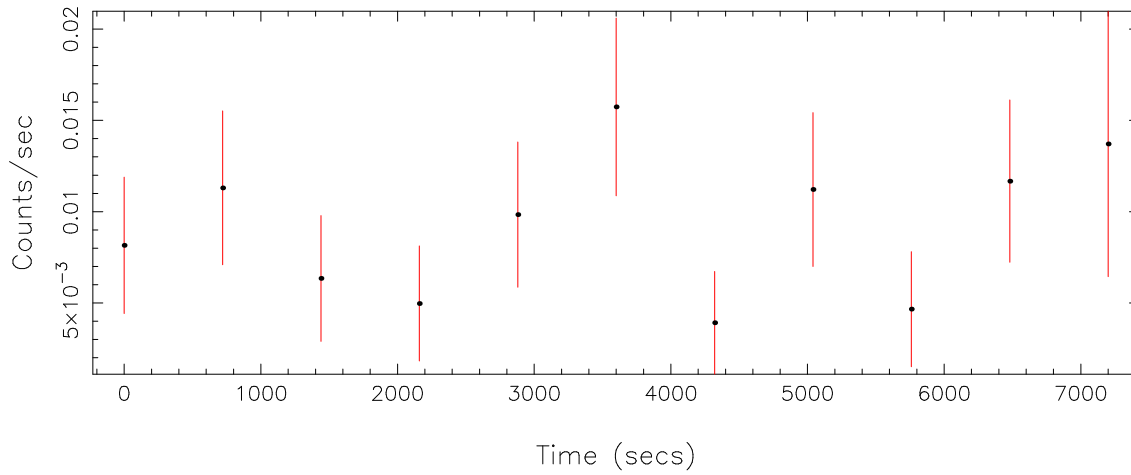

Filename: product/P0304070401M1S001SRCTSR8002.FIT

Obs. ID: 0304070401 (87GB 0819+40)

Exp ID: M1S001

Source no.: 2

Source RA_corr: 8:23:6.13 (J2000)

Source Dec_corr: 40:52:32.3 (J2000)

Time series bin size: 720 secs

Plotted bin size: 720 secs

Time series start (MJD): 53464.1719770

Background subtracted time series

Mean Rate= 9.22913×10^{-3}

Background time series

Mean Rate= 2.08168×10^{-3}

GTI time series (histogram) and fractional exposure values (blue points)