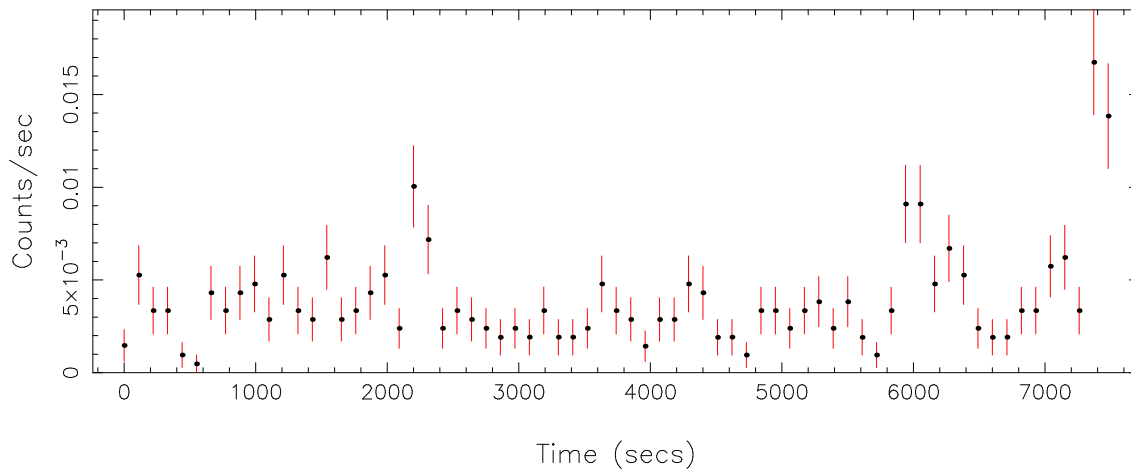

Plotted bin size: 110 secs

Time series start (MJD): 53464.1684507

Background subtracted time series

Mean Rate= 0.04153111

Background time series

Mean Rate= 3.89716×10^{-3}

GTI time series (histogram) and fractional exposure values (blue points)