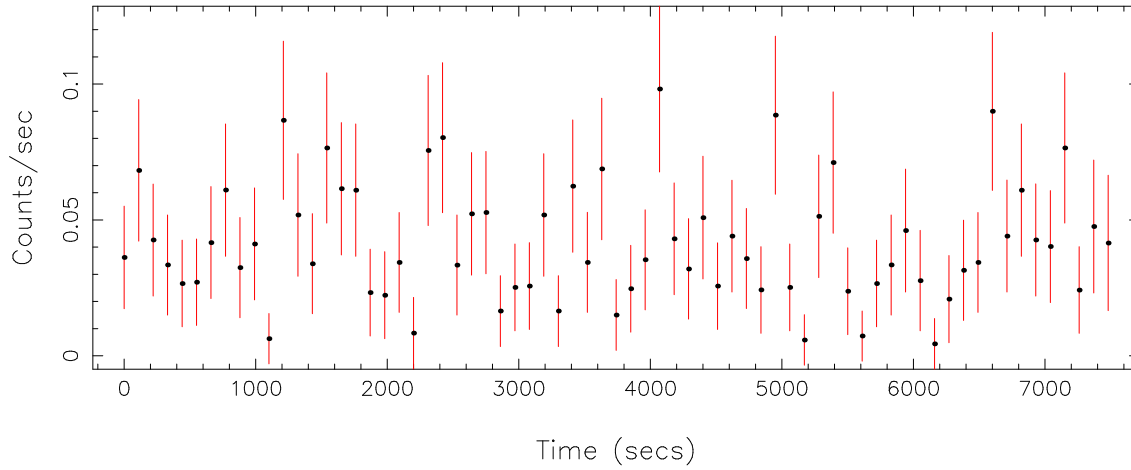

Filename: product/P0304070401M2S002SRCTSR8001.FIT

Obs. ID: 0304070401 (87GB 0819+40)

Exp ID: M2S002

Source no.: 1

Source RA_corr: 8:22:57.55 (J2000)

Source Dec_corr: 40:41:49.8 (J2000)

Time series bin size: 110 secs

Plotted bin size: 110 secs

Time series start (MJD): 53464.1684507

Background subtracted time series

Mean Rate= 0.04153111

Background time series

Mean Rate= 3.89716×10^{-3}

GTI time series (histogram) and fractional exposure values (blue points)