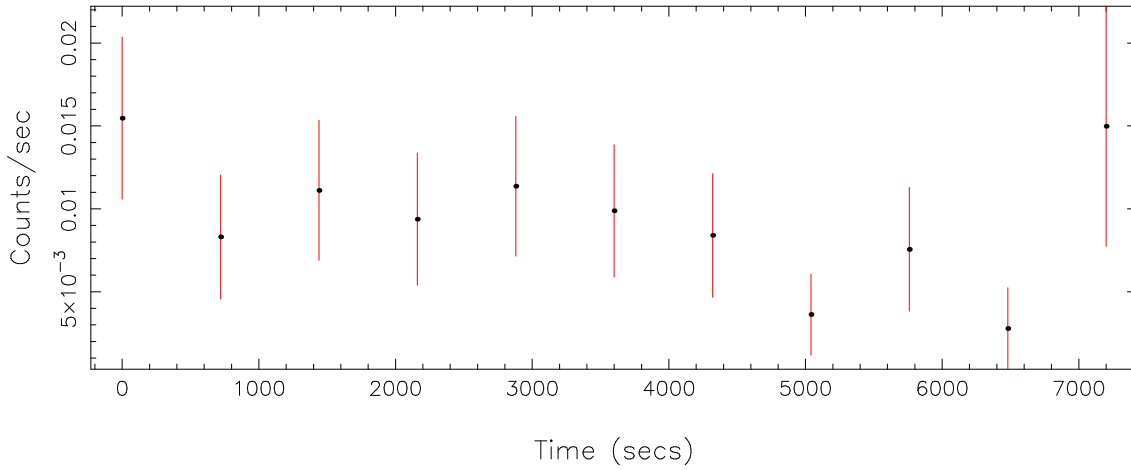

Filename: product/P0304070401M2S002SRCTSR8002.FIT

Obs. ID: 0304070401 (87GB 0819+40)

Exp ID: M2S002

Source no.: 2

Source RA\_corr: 8:23:6.13 (J2000)

Source Dec\_corr: 40:52:32.3 (J2000)

Time series bin size: 720 secs

Plotted bin size: 720 secs

Time series start (MJD): 53464.1719808

Background subtracted time series

Mean Rate=  $9.35117 \times 10^{-3}$

Background time series

Mean Rate=  $1.69466 \times 10^{-3}$

GTI time series (histogram) and fractional exposure values (blue points)