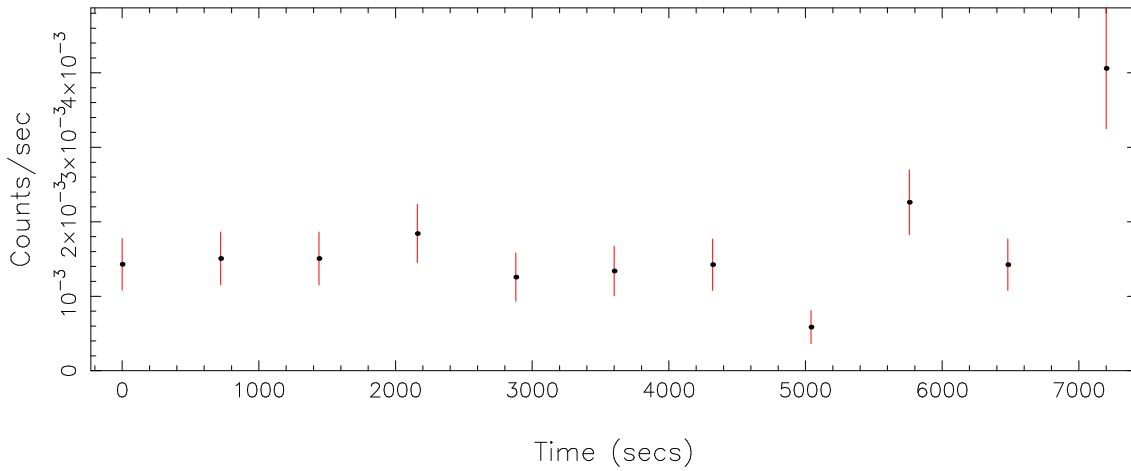

Filename: product/P0304070401M2S002SRCTSR8002.FIT

Obs. ID: 0304070401 (87GB 0819+40)

Exp ID: M2S002

Source no.: 2

Source RA\_corr: 8:23:6.13 (J2000)

Source Dec\_corr: 40:52:32.3 (J2000)

Time series bin size: 720 secs

Plotted bin size: 720 secs

Time series start (MJD): 53464.1719808

Background subtracted time series

Mean Rate=  $9.35117 \times 10^{-3}$

Background time series

Mean Rate=  $1.69466 \times 10^{-3}$

GTI time series (histogram) and fractional exposure values (blue points)