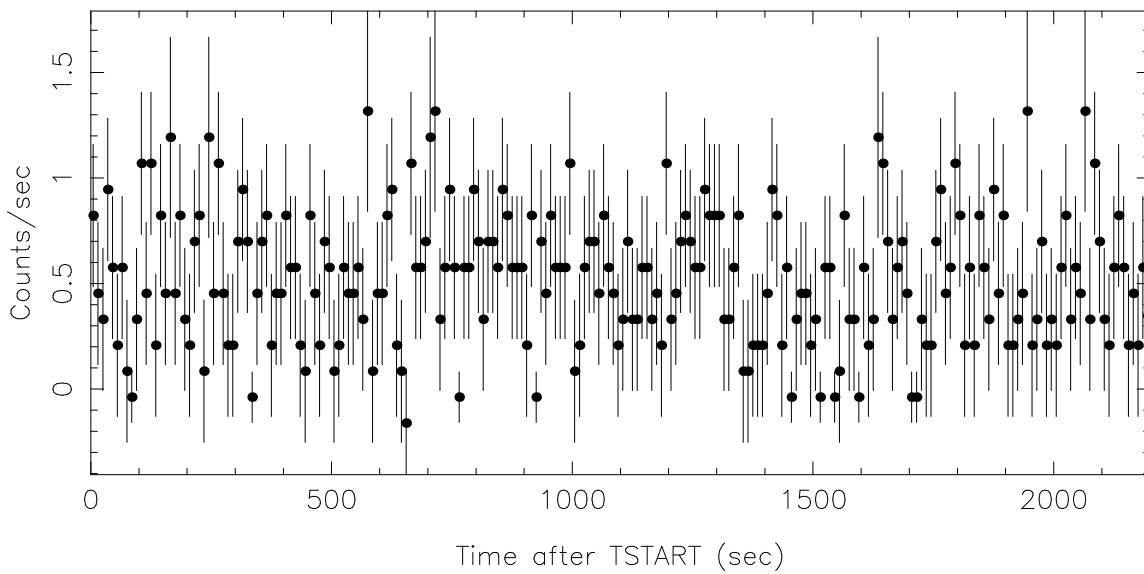

XMM	OBJECT: 87GB 0819+40	OSW ID: 1
OM	OBS ID: 0304070401	TIME START: 2.28977514×10 <sup>8</sup> MJD
REDUNDANT	EXP ID: 0304070401007	SRC EXTR. AREA: 113 pix
FAST	PI: Dr Giovanni Fossati	BKGRND EXTR. AREA: 545 pix
PSF FRAC. INC: 1	SRC NO: 1	START: 2005-04-04T04:50:49.000
VIGNET. CORR: YES	ORIG. BIN: 10 s	STOP: 2005-04-04T05:27:29.000
SRC RA: 125.7401	PLOTTED BIN SIZE: 10 s	EXP: 2200 s
SRC DEC: 40.697070	FILE: product/P0304070401OMS007TIMESR1001.FIT	

RATES 1

Net time series, BACKGROUND SUBTRACTED – Mean Rate=0.52250128

Background time series – Mean Rate=0.57831764

# VARIABILITY TESTS

NUMBER OF BINS : 220 BIN SIZE : 10 sec.