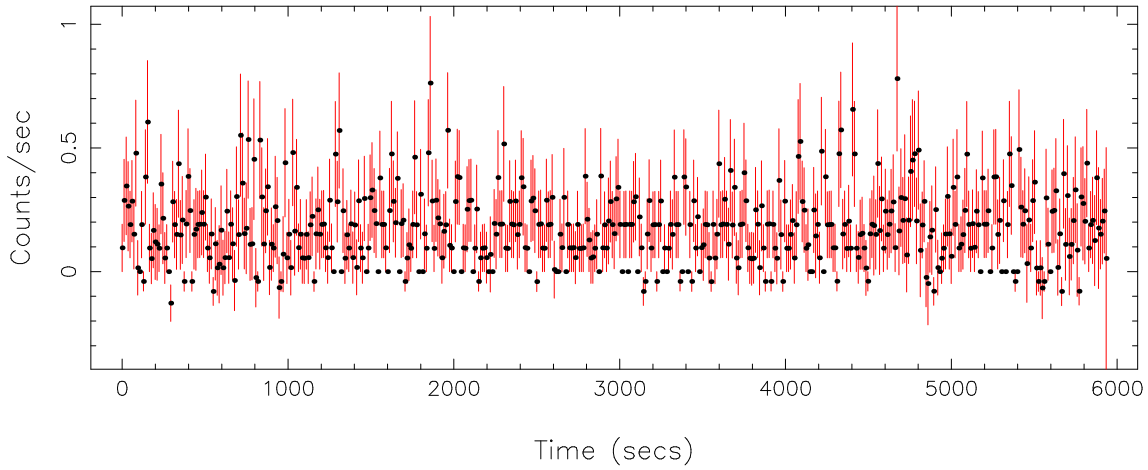

Filename: product/P0304070401PNS003SRCTSR8001.FIT
Obs. ID: 0304070401 (87GB 0819+40)
Exp ID: PNS003
Source no.: 1
Source RA_corr: 8:22:57.55 (J2000)
Source Dec_corr: 40:41:49.8 (J2000)
Time series bin size: 1.46 secs
Plotted bin size: 11.6800003 secs
Time series start (MJD): 53464.183429

Background subtracted time series

Mean Rate= 0.17450968

Background time series

Mean Rate= 0.03042065

GTI time series (histogram) and fractional exposure values (blue points)