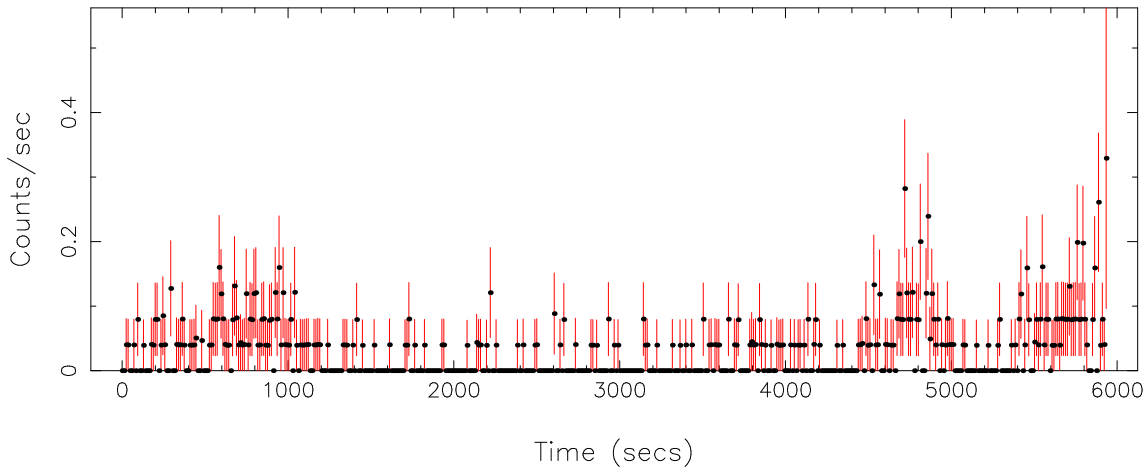

Filename: product/P0304070401PNS003SRCTSR8001.FIT
Obs. ID: 0304070401 (87GB 0819+40)
Exp ID: PNS003
Source no.: 1
Source RA_corr: 8:22:57.55 (J2000)
Source Dec_corr: 40:41:49.8 (J2000)
Time series bin size: 1.46 secs
Plotted bin size: 11.6800003 secs
Time series start (MJD): 53464.183429

Background subtracted time series

Mean Rate= 0.17450968

Background time series

Mean Rate= 0.03042065

GTI time series (histogram) and fractional exposure values (blue points)