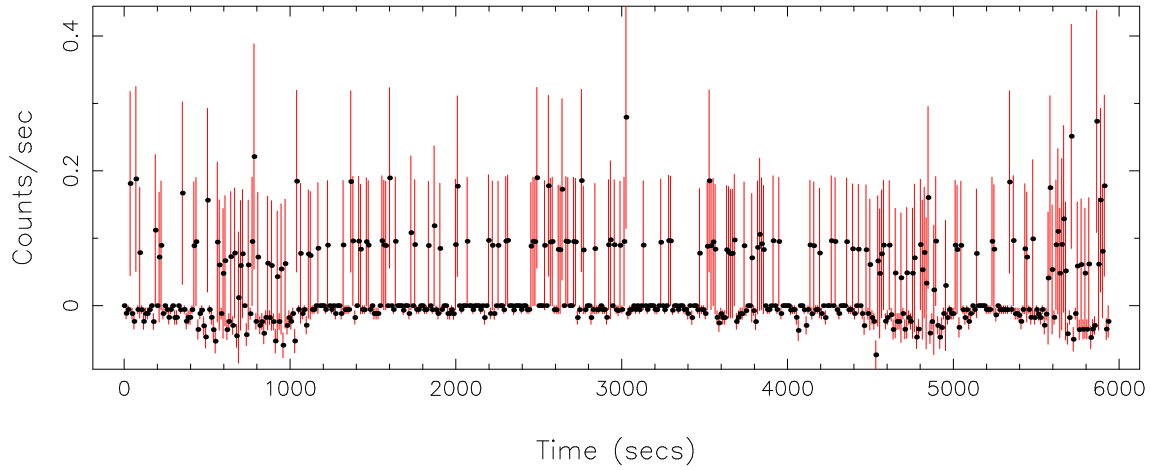

Filename: product/P0304070401PNS003SRCTSR8002.FIT

Obs. ID: 0304070401 (87GB 0819+40)

Exp ID: PNS003

Source no.: 2

Source RA\_corr: 8:23:6.13 (J2000)

Source Dec\_corr: 40:52:32.3 (J2000)

Time series bin size: 1.46 secs

Plotted bin size: 11.6800003 secs

Time series start (MJD): 53464.183429

Background subtracted time series

Mean Rate= 0.02359286

Background time series

Mean Rate= 0.0127416

GTI time series (histogram) and fractional exposure values (blue points)