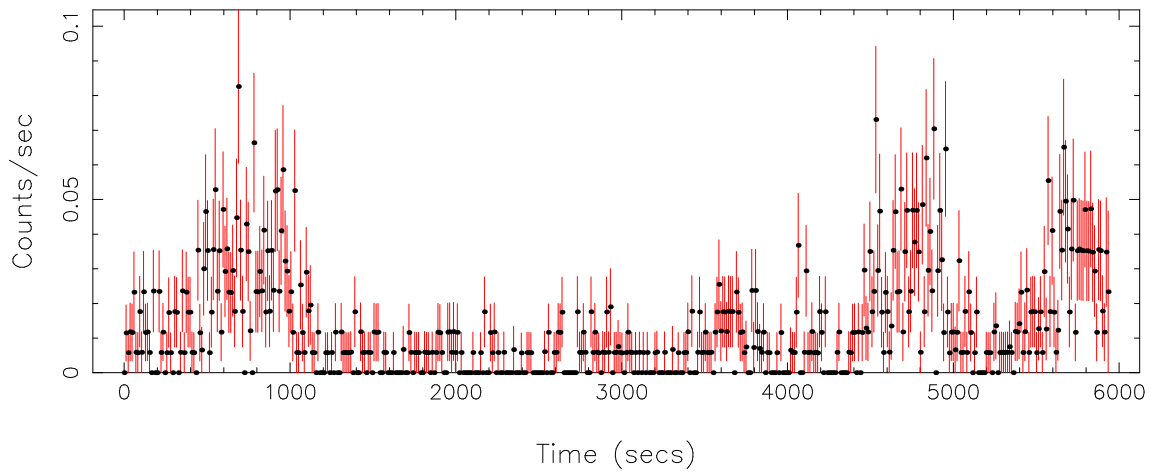

Filename: product/P0304070401PNS003SRCTSR8002.FIT

Obs. ID: 0304070401 (87GB 0819+40)

Exp ID: PNS003

Source no.: 2

Source RA\_corr: 8:23:6.13 (J2000)

Source Dec\_corr: 40:52:32.3 (J2000)

Time series bin size: 1.46 secs

Plotted bin size: 11.6800003 secs

Time series start (MJD): 53464.183429

Background subtracted time series

Mean Rate= 0.02359286

Background time series

Mean Rate= 0.0127416

GTI time series (histogram) and fractional exposure values (blue points)