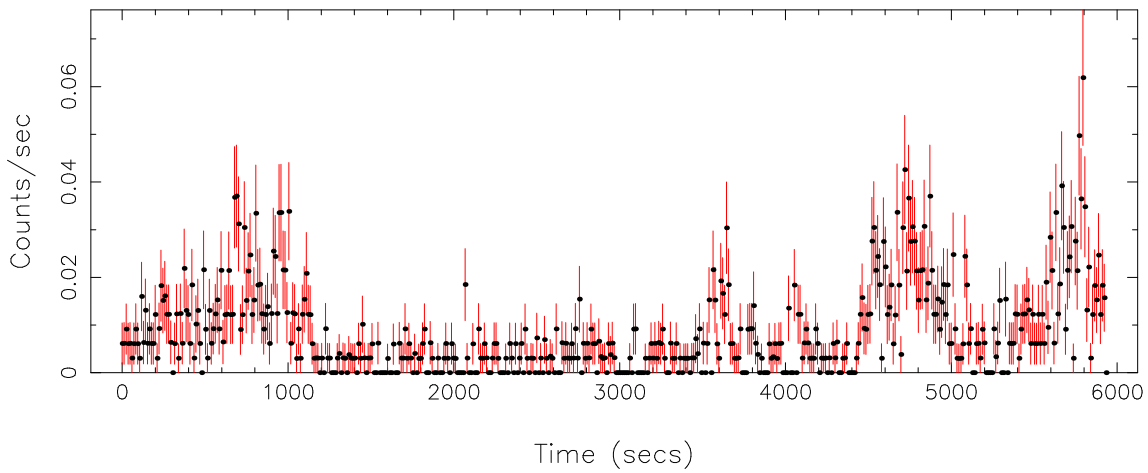

Filename: product/P0304070401PNS003SRCTSR8003.FIT
Obs. ID: 0304070401 (87GB 0819+40)
Exp ID: PNS003
Source no.: 3
Source RA_corr: 8:23:50.66 (J2000)
Source Dec_corr: 40:38:42.8 (J2000)
Time series bin size: 1.46 secs
Plotted bin size: 11.6800003 secs
Time series start (MJD): 53464.183429

Background subtracted time series

Mean Rate= 0.02015941

Background time series

Mean Rate= 8.50413×10^{-3}

GTI time series (histogram) and fractional exposure values (blue points)