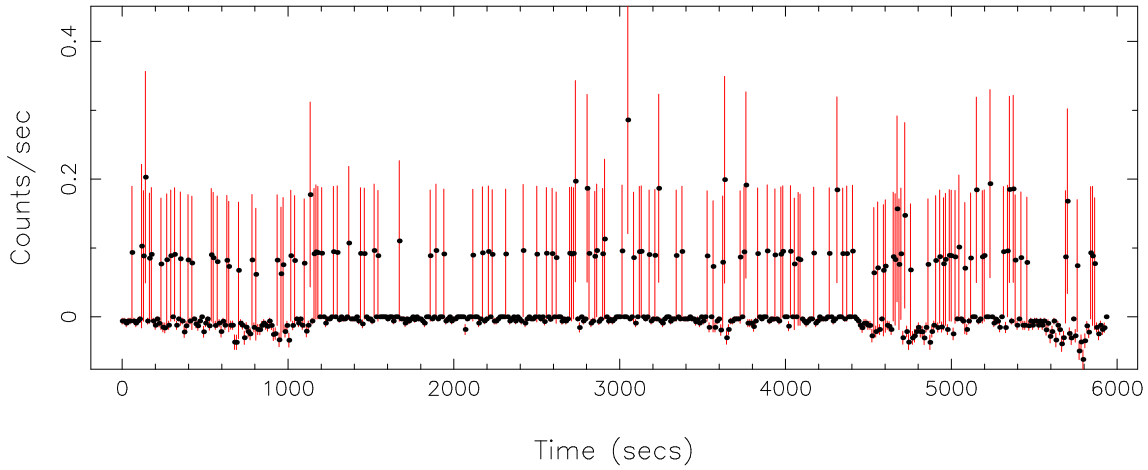

Filename: product/P0304070401PNS003SRCTSR8003.FIT
Obs. ID: 0304070401 (87GB 0819+40)
Exp ID: PNS003
Source no.: 3
Source RA_corr: 8:23:50.66 (J2000)
Source Dec_corr: 40:38:42.8 (J2000)
Time series bin size: 1.46 secs
Plotted bin size: 11.6800003 secs
Time series start (MJD): 53464.183429

Background subtracted time series

Mean Rate= 0.02015941

Background time series

Mean Rate= 8.50413×10^{-3}

GTI time series (histogram) and fractional exposure values (blue points)