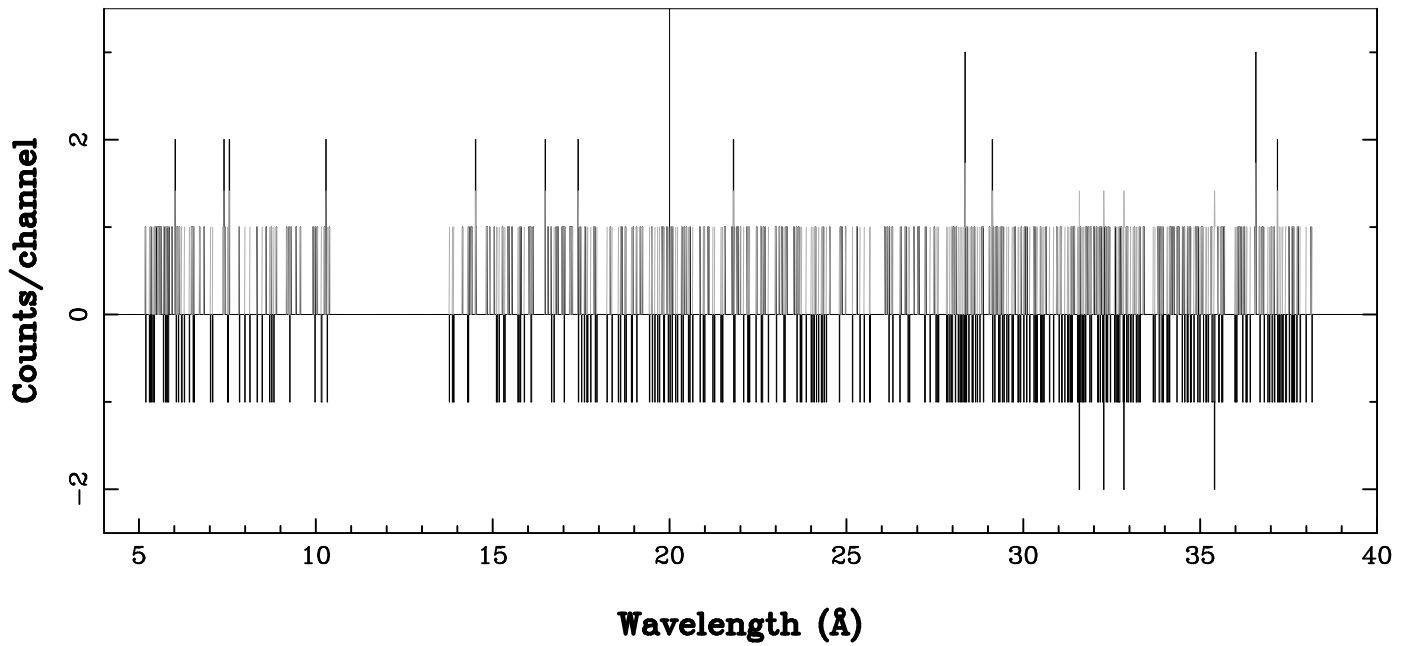

XMM - RGS1 - OBJECT: 87GB 0819+4051 - RA: 125.7399 - DEC: 40.69721  
OBS-ID: 0304070401 - EXP-ID: Indef - Exp. Time: 7744.9453125  
Key: - data - errors

DATE-OBS 2005-04-04T03:59:55  
DATE-END 2005-04-04T06:10:14

SOURCE ID: 3 - SPECTRUM ORDER: 1  
EPIC00001

NET SPECTRUM, No rebinning

SOURCE ID: 3 - SPECTRUM ORDER: 2  
EPIC00001

NET SPECTRUM, No rebinning