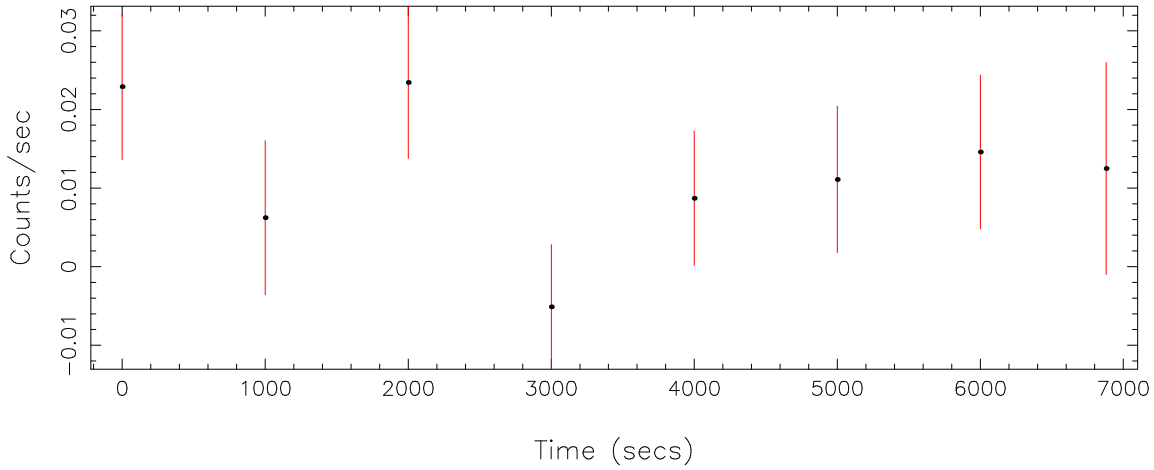

Filename: product/P0304070401R1S004SRCTSR0003.FIT

Obs. ID: 0304070401 (87GB 0819+40)

Exp ID: RGS1004

Source no.: 3

Source RA_corr: 8:22:57.58 (J2000)

Source Dec_corr: 40:41:49.9 (J2000)

Time series bin size: 1000 secs

Plotted bin size: 1000 secs

Time series start (MJD): 53464.1736470

Background subtracted time series

Mean Rate= 0.01179241

Background time series

Mean Rate= 0.04744794

GTI time series (histogram) and fractional exposure values (blue points)