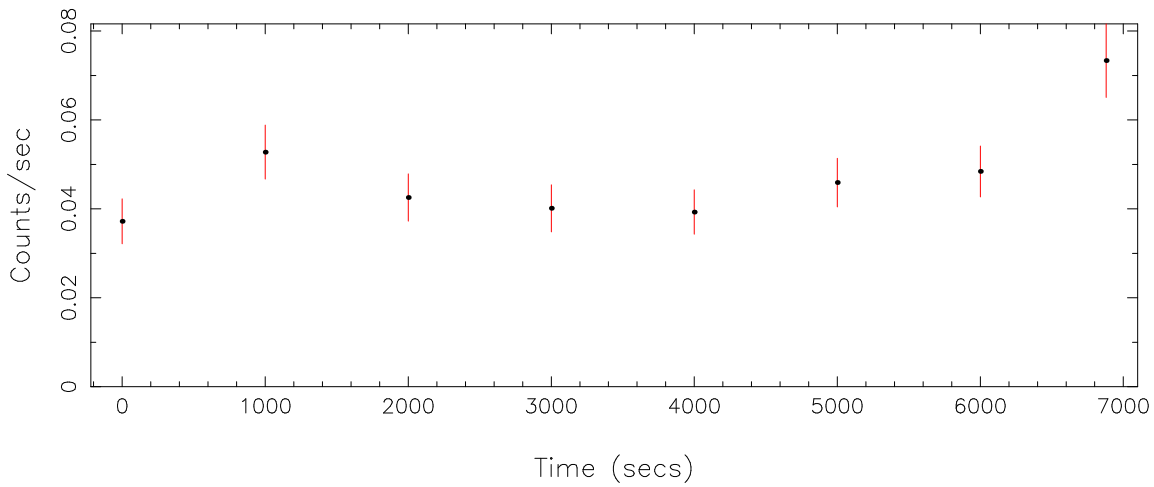

Filename: product/P0304070401R1S004SRCTSR0003.FIT

Obs. ID: 0304070401 (87GB 0819+40)

Exp ID: RGS1004

Source no.: 3

Source RA_corr: 8:22:57.58 (J2000)

Source Dec_corr: 40:41:49.9 (J2000)

Time series bin size: 1000 secs

Plotted bin size: 1000 secs

Time series start (MJD): 53464.1736470

Background subtracted time series

Mean Rate= 0.01179241

Background time series

Mean Rate= 0.04744794

GTI time series (histogram) and fractional exposure values (blue points)