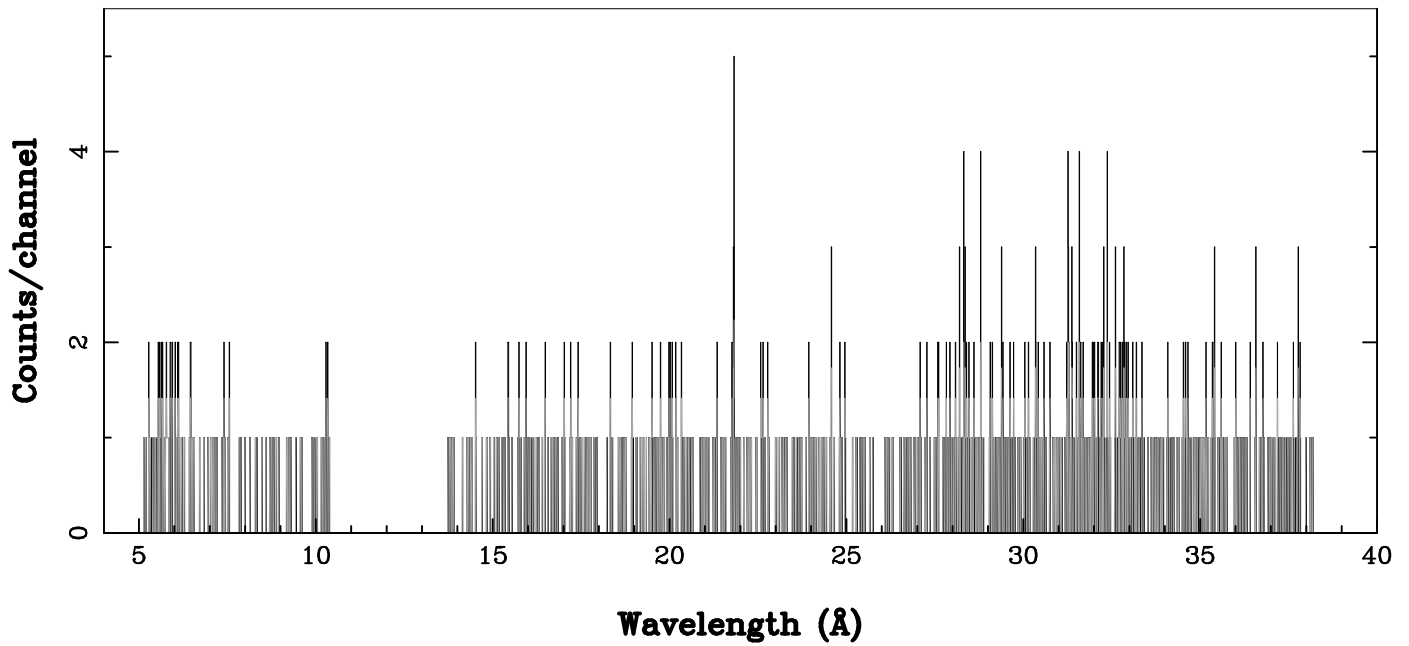

XMM - RGS1 - OBJECT: 87GB 0819+4051 - RA: 125.7399 - DEC: 40.69721
OBS-ID: 0304070401 - EXP-ID: Indef - Exp. Time: 7744.9453125
Key: - data - errors

DATE-OBS 2005-04-04T03:59:55
DATE-END 2005-04-04T06:10:14

SOURCE ID: 43 - SPECTRUM ORDER: 1
WHOLE_FIELD

SRC+BKG SPECTRUM, No rebinning

SOURCE ID: 43 - SPECTRUM ORDER: 2
WHOLE_FIELD

SRC+BKG SPECTRUM, No rebinning