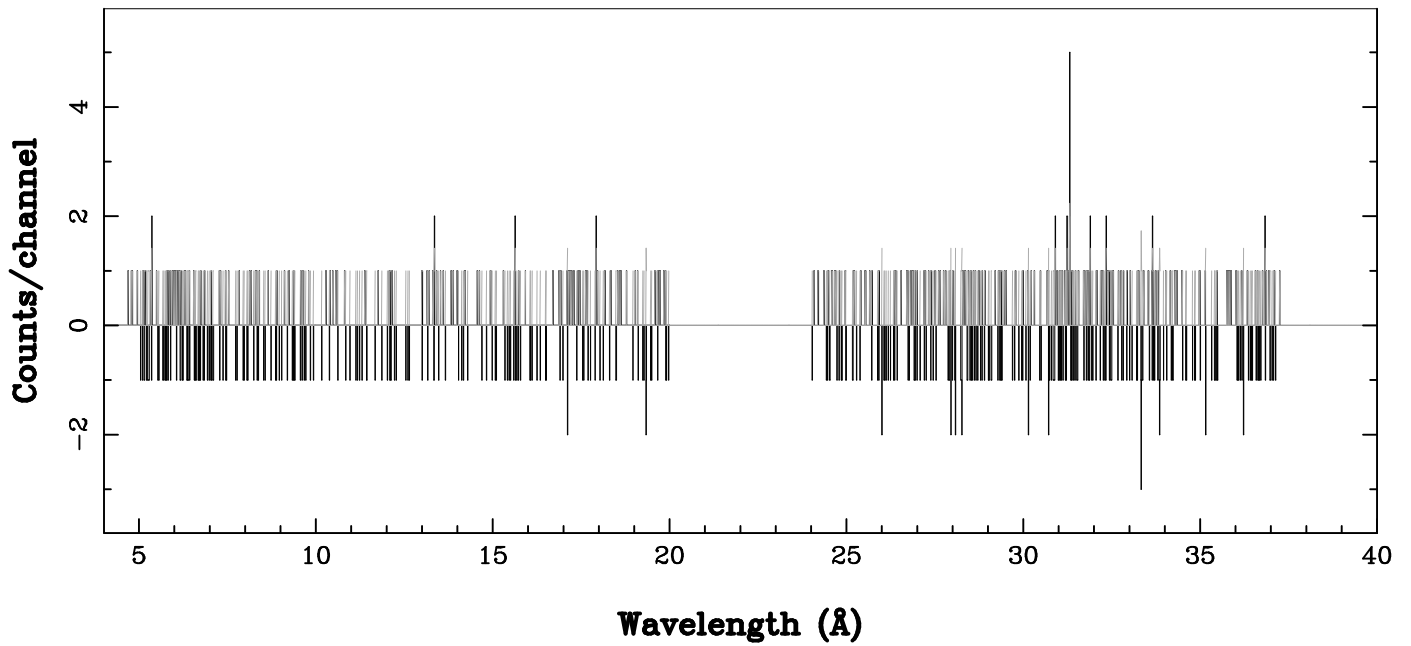

XMM - RGS2 - OBJECT: 87GB 0819+4051 - RA: 125.7399 - DEC: 40.69721
OBS-ID: 0304070401 - EXP-ID: Indef - Exp. Time: 7740.2216796875
Key: - data - errors

DATE-OBS 2005-04-04T04:00:03
DATE-END 2005-04-04T06:10:14

SOURCE ID: 3 - SPECTRUM ORDER: 1
EPIC00001

NET SPECTRUM, No rebinning

SOURCE ID: 3 - SPECTRUM ORDER: 2
EPIC00001

NET SPECTRUM, No rebinning