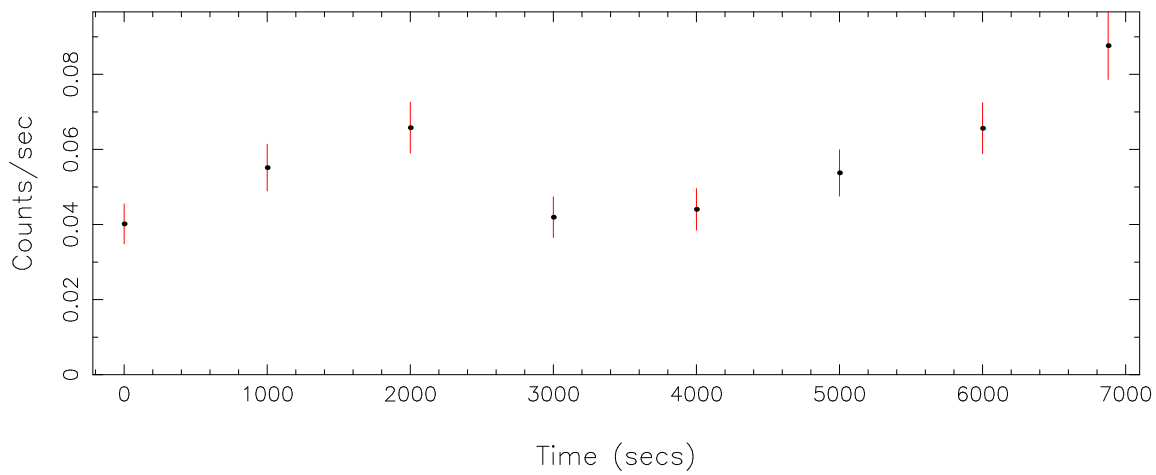

Filename: product/P0304070401R2S005SRCTSR0003.FIT

Obs. ID: 0304070401 (87GB 0819+40)

Exp ID: RGS2005

Source no.: 3

Source RA\_corr: 8:22:57.58 (J2000)

Source Dec\_corr: 40:41:49.9 (J2000)

Time series bin size: 1000 secs

Plotted bin size: 1000 secs

Time series start (MJD): 53464.1737063

Background subtracted time series

Mean Rate=  $4.63703 \times 10^{-3}$

Background time series

Mean Rate= 0.05678731

GTI time series (histogram) and fractional exposure values (blue points)