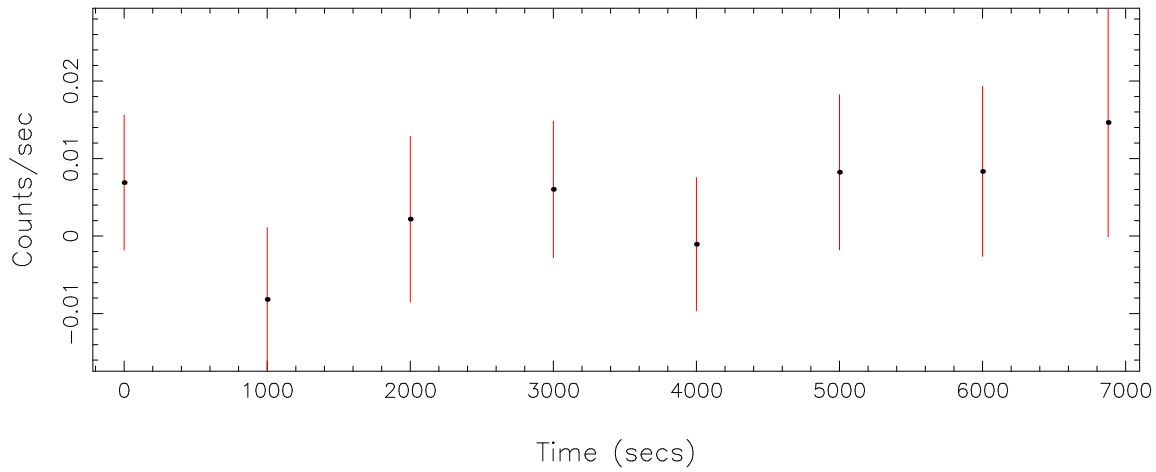

Filename: product/P0304070401R2S005SRCTSR0003.FIT

Obs. ID: 0304070401 (87GB 0819+40)

Exp ID: RGS2005

Source no.: 3

Source RA\_corr: 8:22:57.58 (J2000)

Source Dec\_corr: 40:41:49.9 (J2000)

Time series bin size: 1000 secs

Plotted bin size: 1000 secs

Time series start (MJD): 53464.1737063

Background subtracted time series

Mean Rate=  $4.63703 \times 10^{-3}$

Background time series

Mean Rate= 0.05678731

GTI time series (histogram) and fractional exposure values (blue points)