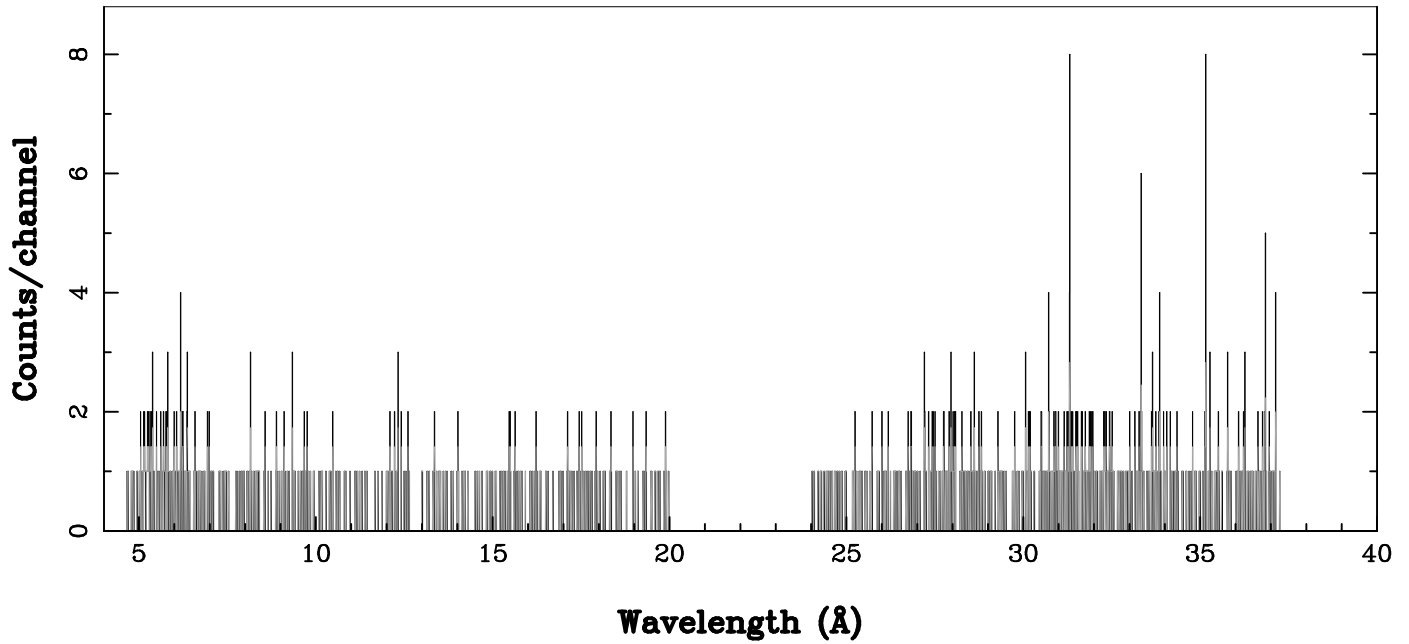

XMM - RGS2 - OBJECT: 87GB 0819+4051 - RA: 125.7399 - DEC: 40.69721
OBS-ID: 0304070401 - EXP-ID: Indef - Exp. Time: 7740.2216796875
Key: - data - errors

DATE-OBS 2005-04-04T04:00:03
DATE-END 2005-04-04T06:10:14

SOURCE ID: 43 - SPECTRUM ORDER: 1
WHOLE_FIELD

SRC+BKG SPECTRUM, No rebinning

SOURCE ID: 43 - SPECTRUM ORDER: 2
WHOLE_FIELD

SRC+BKG SPECTRUM, No rebinning