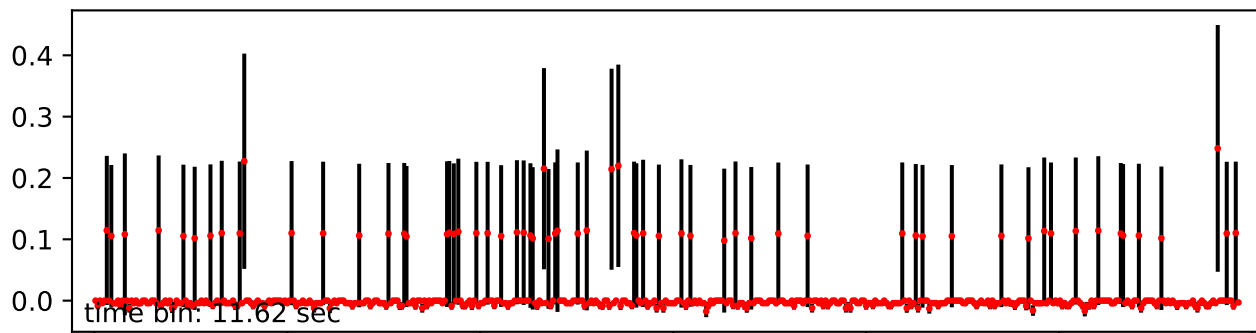

Merged TimeSeries

OBS_ID: 0304071601

EPIC SRCNUM: 5

RA,Dec: 11h18m12.3966s +41d11m25.8851s

EPN

EMOS1

EMOS2

RGS1+RGS2