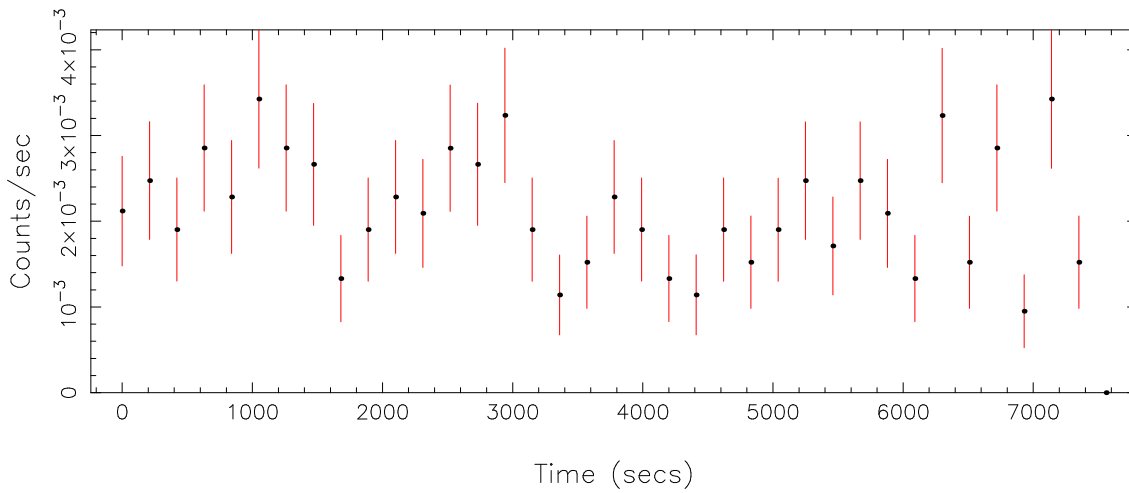

Plotted bin size: 210 secs

Time series start (MJD): 53715.8293459

Background subtracted time series

Mean Rate= 0.02124051

Background time series

Mean Rate=  $2.08327 \times 10^{-3}$

GTI time series (histogram) and fractional exposure values (blue points)