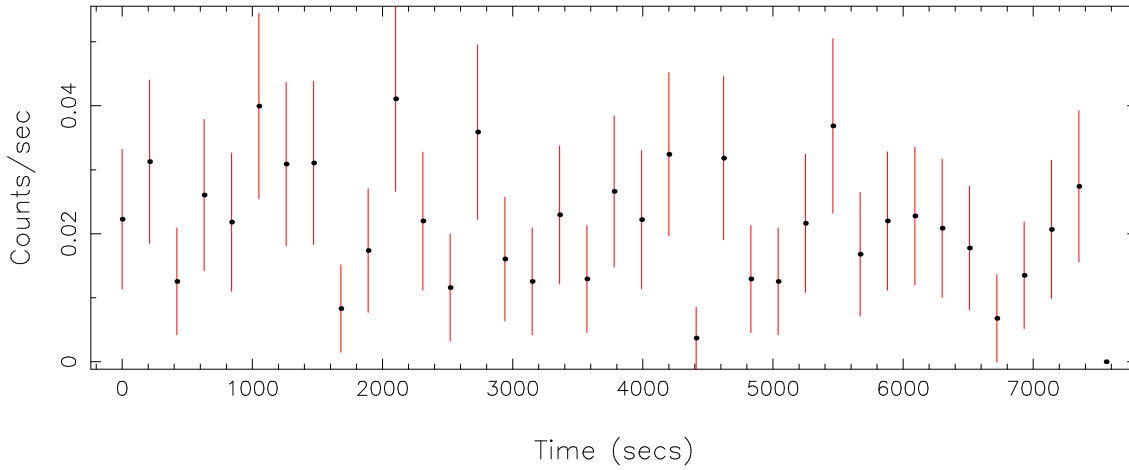

Filename: product/P0304071601M1S001SRCTSR8001.FIT

Obs. ID: 0304071601 (FIRST J11175)

Exp ID: M1S001

Source no.: 1

Source RA\_corr: 11:17:53.32 (J2000)

Source Dec\_corr: 41:20:16.2 (J2000)

Time series bin size: 210 secs

Plotted bin size: 210 secs

Time series start (MJD): 53715.8293459

Background subtracted time series

Mean Rate= 0.02124051

Background time series

Mean Rate=  $2.08327 \times 10^{-3}$

GTI time series (histogram) and fractional exposure values (blue points)