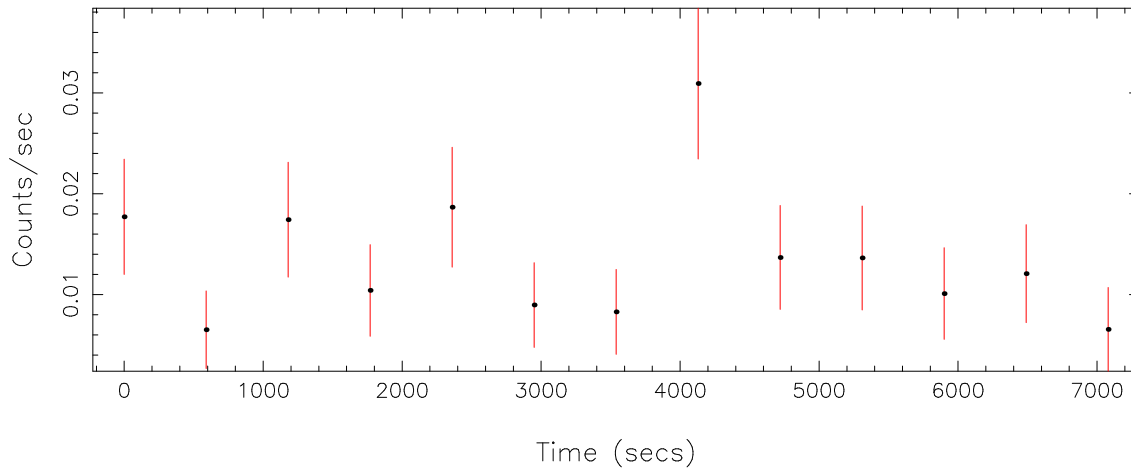

Filename: product/P0304071601M1S001SRCTSR8002.FIT

Obs. ID: 0304071601 (FIRST J11175)

Exp ID: M1S001

Source no.: 2

Source RA\_corr: 11:17:48.89 (J2000)

Source Dec\_corr: 41: 9:2.5 (J2000)

Time series bin size: 590 secs

Plotted bin size: 590 secs

Time series start (MJD): 53715.8315449

Background subtracted time series

Mean Rate= 0.01345725

Background time series

Mean Rate=  $1.68268 \times 10^{-3}$

GTI time series (histogram) and fractional exposure values (blue points)