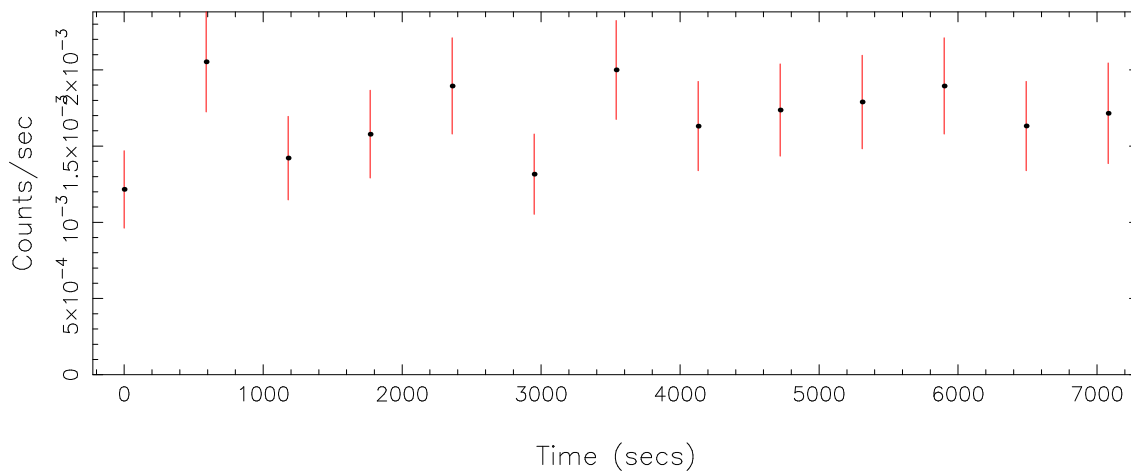

Plotted bin size: 590 secs

Time series start (MJD): 53715.8315449

Background subtracted time series

Mean Rate= 0.01345725

Background time series

Mean Rate=  $1.68268 \times 10^{-3}$

GTI time series (histogram) and fractional exposure values (blue points)