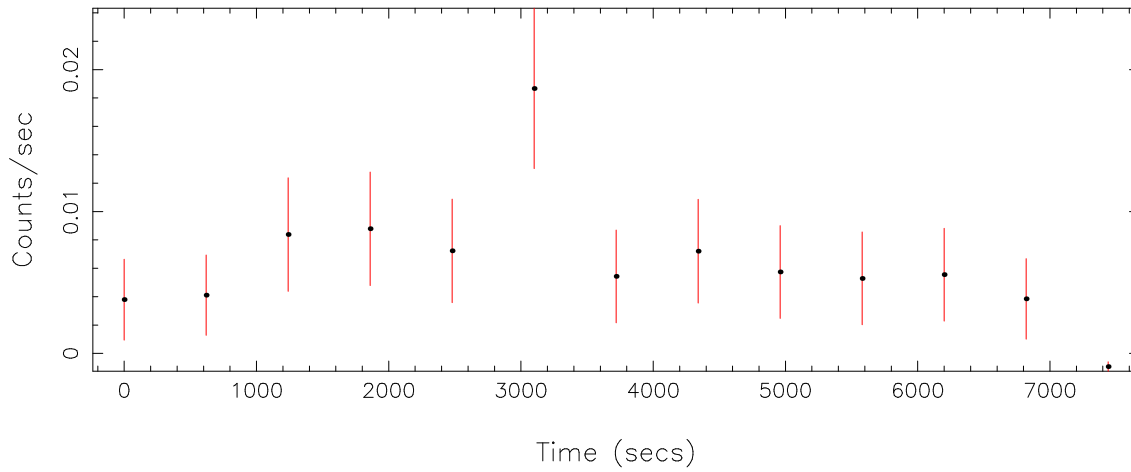

Filename: product/P0304071601M1S001SRCTSR8003.FIT

Obs. ID: 0304071601 (FIRST J11175)

Exp ID: M1S001

Source no.: 3

Source RA_corr: 11:17:28.19 (J2000)

Source Dec_corr: 41:18:11.3 (J2000)

Time series bin size: 620 secs

Plotted bin size: 620 secs

Time series start (MJD): 53715.8317185

Background subtracted time series

Mean Rate= 6.3912×10^{-3}

Background time series

Mean Rate= 1.01834×10^{-3}

GTI time series (histogram) and fractional exposure values (blue points)