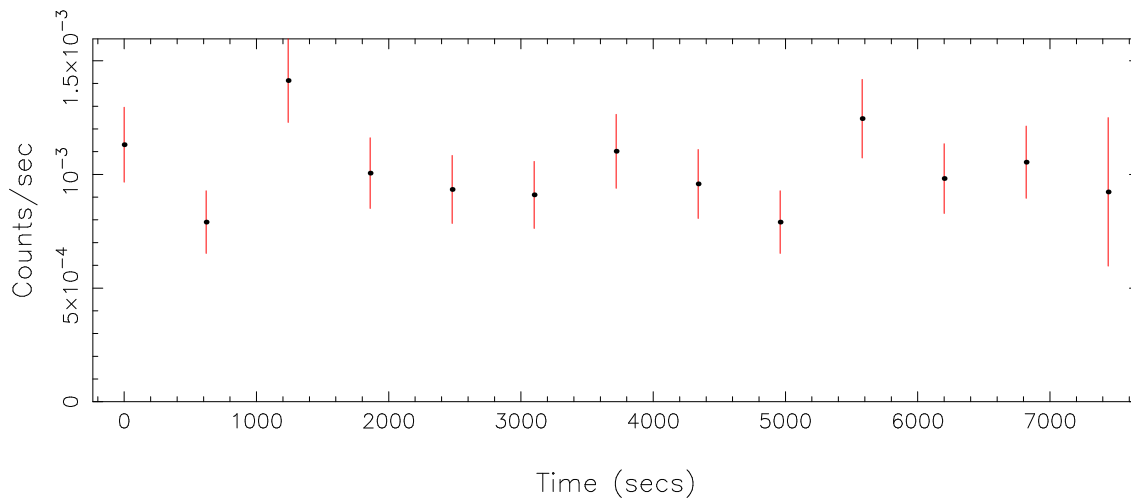

Plotted bin size: 620 secs

Time series start (MJD): 53715.8317185

Background subtracted time series

Mean Rate= 6.3912×10^{-3}

Background time series

Mean Rate= 1.01834×10^{-3}

GTI time series (histogram) and fractional exposure values (blue points)