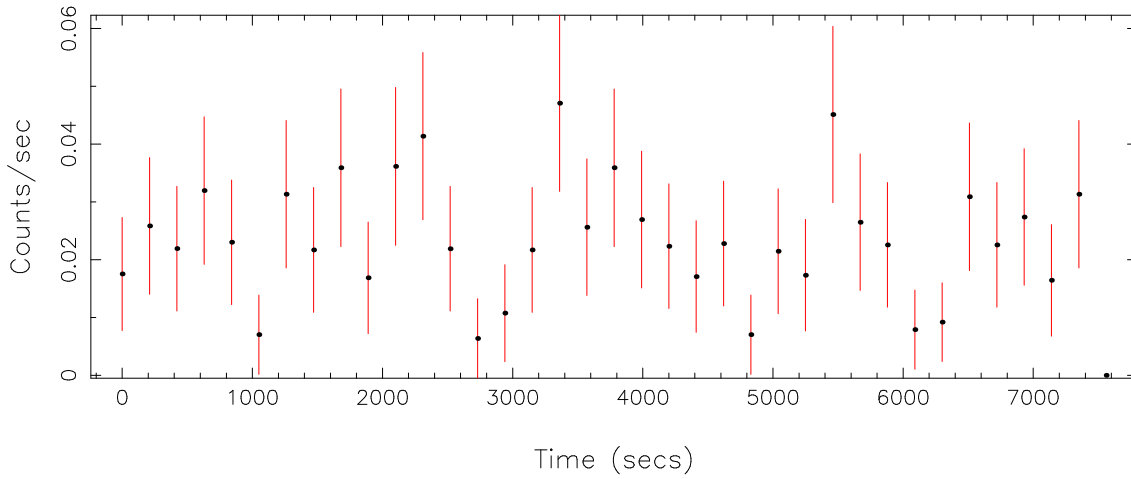

Filename: product/P0304071601M2S002SRCTSR8001.FIT

Obs. ID: 0304071601 (FIRST J11175)

Exp ID: M2S002

Source no.: 1

Source RA_corr: 11:17:53.32 (J2000)

Source Dec_corr: 41:20:16.2 (J2000)

Time series bin size: 210 secs

Plotted bin size: 210 secs

Time series start (MJD): 53715.8293470

Background subtracted time series

Mean Rate= 0.02309889

Background time series

Mean Rate= 2.16394×10^{-3}

GTI time series (histogram) and fractional exposure values (blue points)