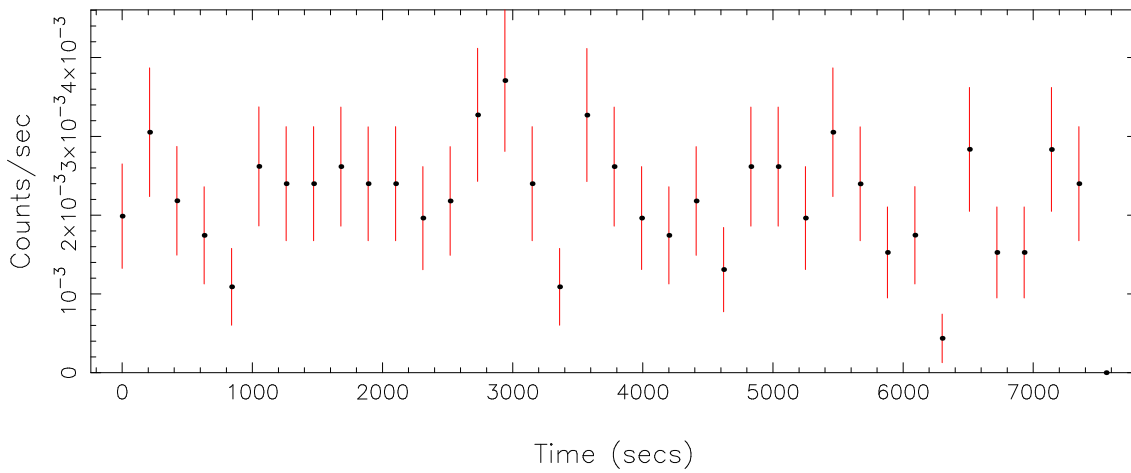

Plotted bin size: 210 secs

Time series start (MJD): 53715.8293470

Background subtracted time series

Mean Rate= 0.02309889

Background time series

Mean Rate= 2.16394×10^{-3}

GTI time series (histogram) and fractional exposure values (blue points)