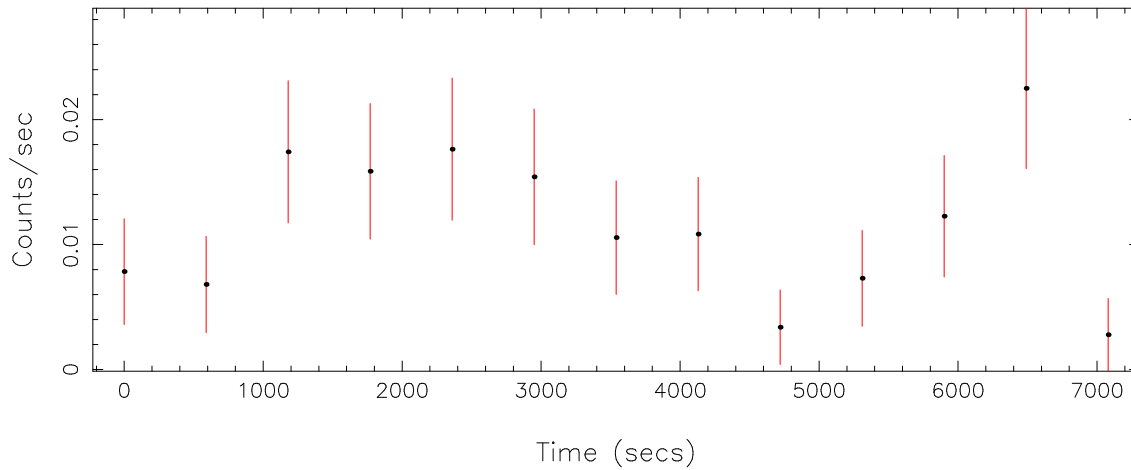

Filename: product/P0304071601M2S002SRCTSR8002.FIT

Obs. ID: 0304071601 (FIRST J11175)

Exp ID: M2S002

Source no.: 2

Source RA\_corr: 11:17:48.89 (J2000)

Source Dec\_corr: 41: 9:2.5 (J2000)

Time series bin size: 590 secs

Plotted bin size: 590 secs

Time series start (MJD): 53715.8315460

Background subtracted time series

Mean Rate= 0.01158113

Background time series

Mean Rate=  $1.51788 \times 10^{-3}$

GTI time series (histogram) and fractional exposure values (blue points)