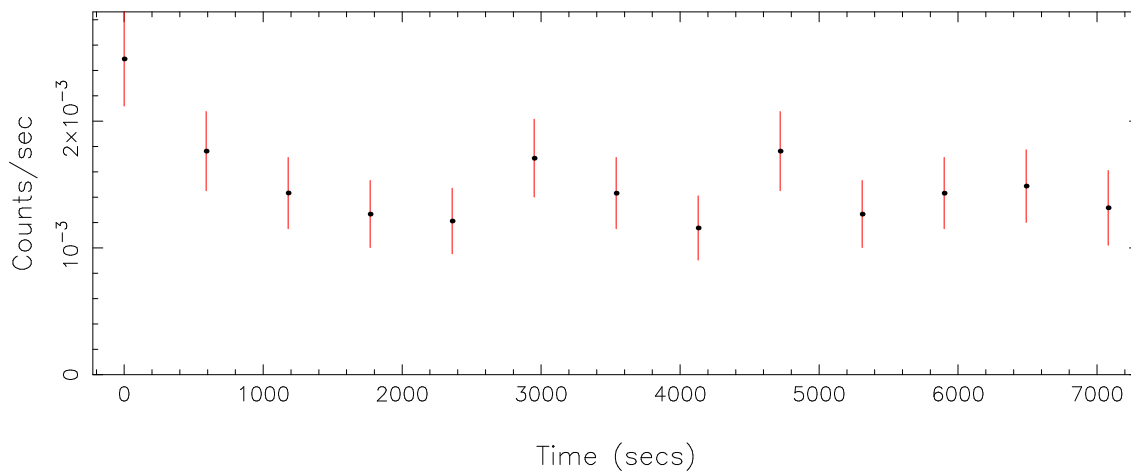

Filename: product/P0304071601M2S002SRCTSR8002.FIT

Obs. ID: 0304071601 (FIRST J11175)

Exp ID: M2S002

Source no.: 2

Source RA\_corr: 11:17:48.89 (J2000)

Source Dec\_corr: 41: 9:2.5 (J2000)

Time series bin size: 590 secs

Plotted bin size: 590 secs

Time series start (MJD): 53715.8315460

Background subtracted time series

Mean Rate= 0.01158113

Background time series

Mean Rate=  $1.51788 \times 10^{-3}$

GTI time series (histogram) and fractional exposure values (blue points)