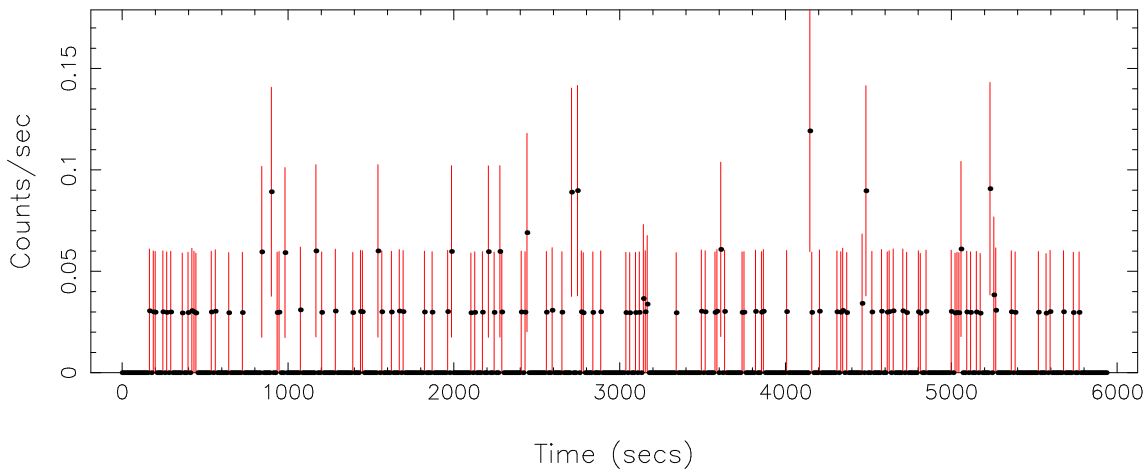

Filename: product/P0304071601PNS003SRCTSR8001.FIT  
Obs. ID: 0304071601 (FIRST J11175)  
Exp ID: PNS003  
Source no.: 1  
Source RA\_corr: 11:17:53.32 (J2000)  
Source Dec\_corr: 41:20:16.2 (J2000)  
Time series bin size: 1.46 secs  
Plotted bin size: 11.6800003 secs  
Time series start (MJD): 53715.8437394

Background subtracted time series

Mean Rate= 0.08974186

Background time series

Mean Rate=  $8.13892 \times 10^{-3}$

GTI time series (histogram) and fractional exposure values (blue points)