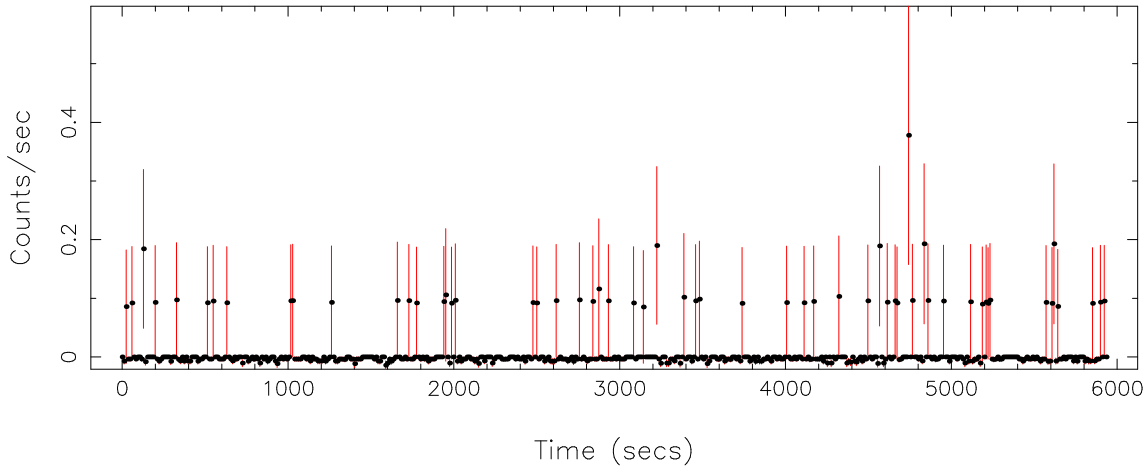

Filename: product/P0304071601PNS003SRCTSR8004.FIT

Obs. ID: 0304071601 (FIRST J11175)

Exp ID: PNS003

Source no.: 4

Source RA\_corr: 11:17:43.40 (J2000)

Source Dec\_corr: 41:17:45.3 (J2000)

Time series bin size: 1.46 secs

Plotted bin size: 11.6800003 secs

Time series start (MJD): 53715.8437394

Background subtracted time series

Mean Rate=  $9.81141 \times 10^{-3}$

Background time series

Mean Rate=  $2.78312 \times 10^{-3}$

GTI time series (histogram) and fractional exposure values (blue points)