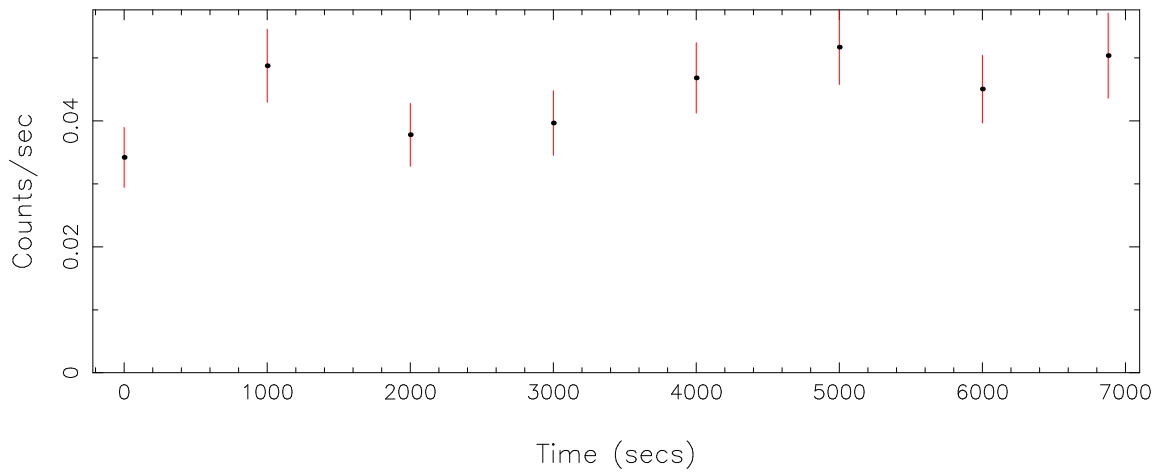

Filename: product/P0304071601R1S004SRCTSR0003.FIT

Obs. ID: 0304071601 (FIRST J11175)

Exp ID: RGS1004

Source no.: 3

Source RA\_corr: 11:17:53.34 (J2000)

Source Dec\_corr: 41:20:16.2 (J2000)

Time series bin size: 1000 secs

Plotted bin size: 1000 secs

Time series start (MJD): 53715.8339714

Background subtracted time series

Mean Rate =  $-1.25734 \times 10^{-3}$

Background time series

Mean Rate = 0.04429702

GTI time series (histogram) and fractional exposure values (blue points)