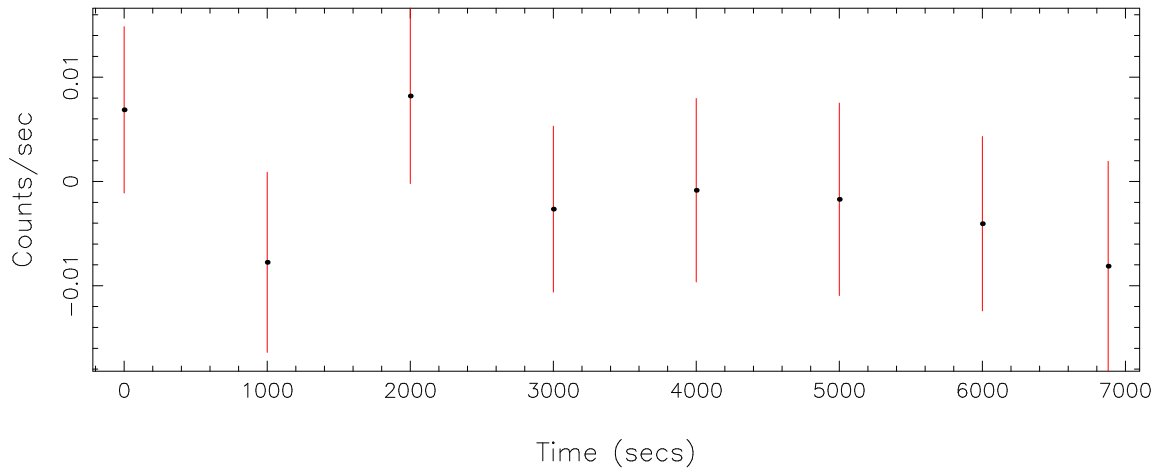

Filename: product/P0304071601R1S004SRCTSR0003.FIT

Obs. ID: 0304071601 (FIRST J11175)

Exp ID: RGS1004

Source no.: 3

Source RA\_corr: 11:17:53.34 (J2000)

Source Dec\_corr: 41:20:16.2 (J2000)

Time series bin size: 1000 secs

Plotted bin size: 1000 secs

Time series start (MJD): 53715.8339714

Background subtracted time series

Mean Rate =  $-1.25734 \times 10^{-3}$

Background time series

Mean Rate = 0.04429702

GTI time series (histogram) and fractional exposure values (blue points)