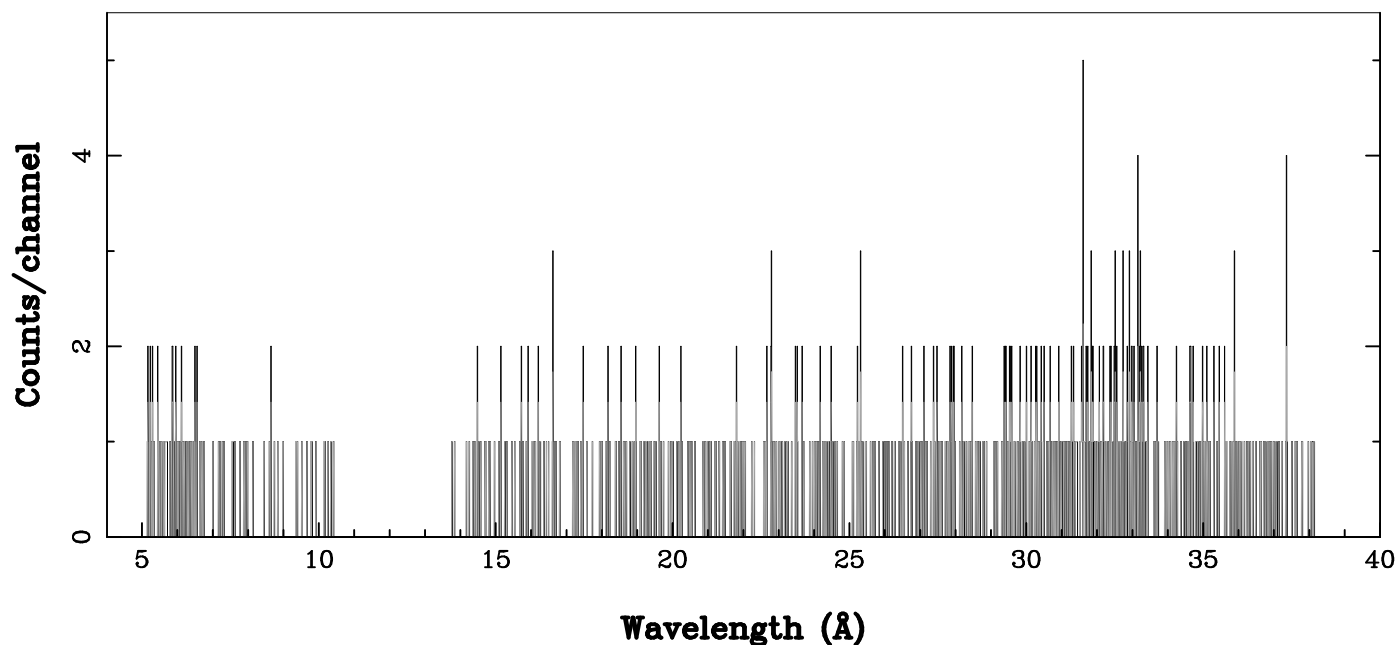

XMM - RGS1 - OBJECT: FIRST J111753.3+412 - RA: 169.4722 - DEC: 41.33785 DATE-OBS 2005-12-11T19:50:48
OBS-ID: 0304071601 - EXP-ID: Indef - Exp. Time: 7743.9453125 DATE-END 2005-12-11T22:01:02
Key: - data - errors

SOURCE ID: 69 - SPECTRUM ORDER: 1 SRC+BKG SPECTRUM, No rebinning
WHOLE_FIELD

SOURCE ID: 69 - SPECTRUM ORDER: 2 SRC+BKG SPECTRUM, No rebinning
WHOLE_FIELD