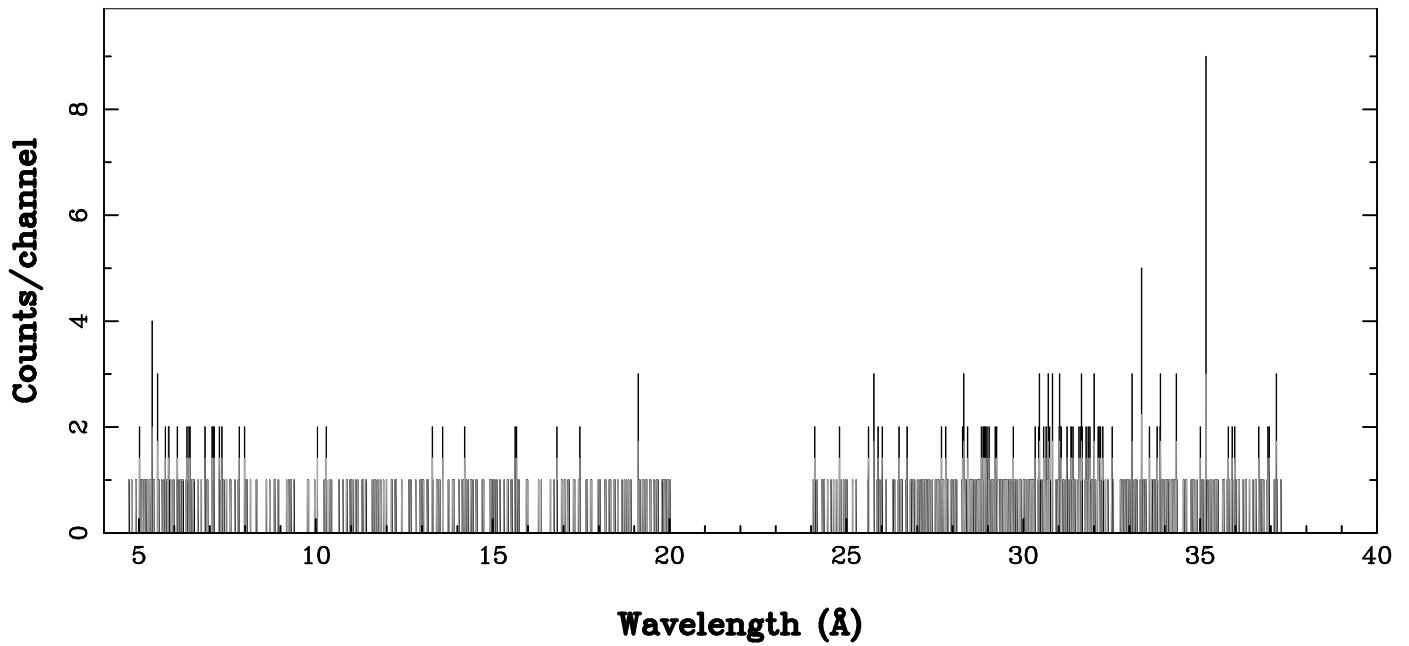

XMM - RGS2 - OBJECT: FIRST J111753.3+412 - RA: 169.4722 - DEC: 41.33785 DATE-OBS 2005-12-11T19:50:52
OBS-ID: 0304071601 - EXP-ID: Indef - Exp. Time: 7739.1748046875 DATE-END 2005-12-11T22:01:00
Key: - data - errors

SOURCE ID: 69 - SPECTRUM ORDER: 1 SRC+BKG SPECTRUM, No rebinning
WHOLE_FIELD

SOURCE ID: 69 - SPECTRUM ORDER: 2 SRC+BKG SPECTRUM, No rebinning
WHOLE_FIELD