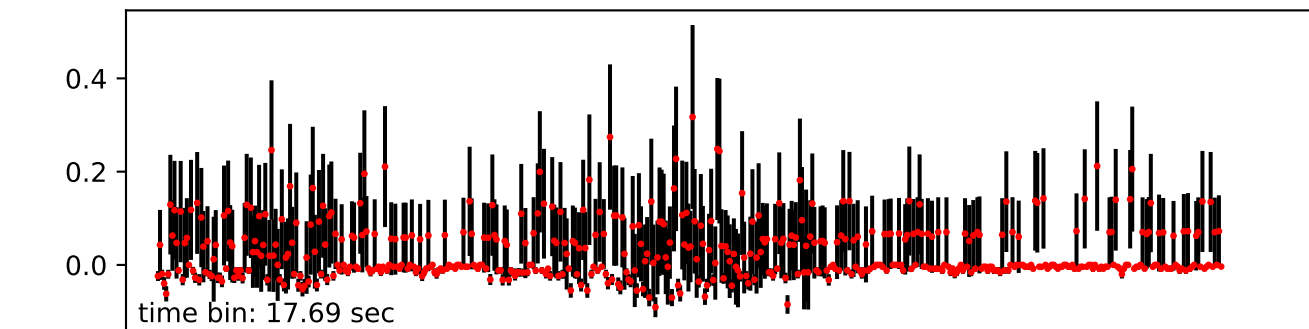

Merged TimeSeries

OBS_ID: 0403072501

EPIC SRCNUM: 1

RA,Dec: 04h15m20.6705s -60d10m13.1129s

EPN

EMOS1

EMOS2

RGS1+RGS2