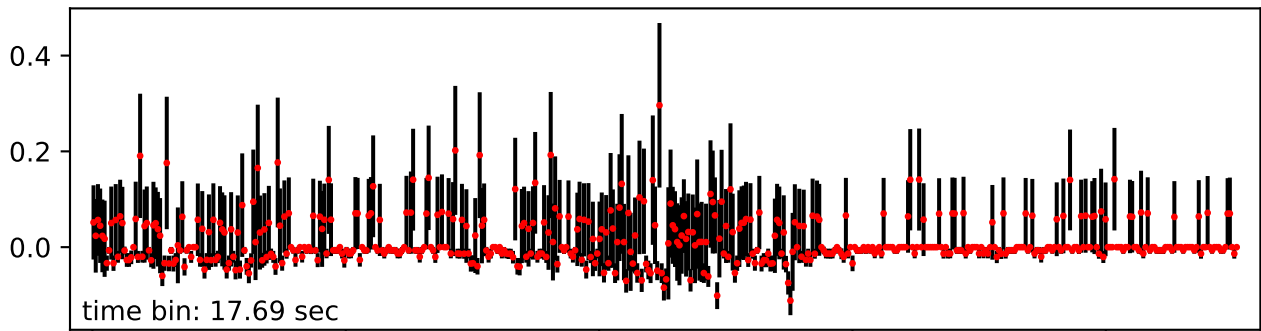

Merged TimeSeries

OBS_ID: 0403072501

EPIC SRCNUM: 2

RA,Dec: 04h16m22.1677s -60d12m20.4356s

EPN

EMOS1

EMOS2

RGS1+RGS2