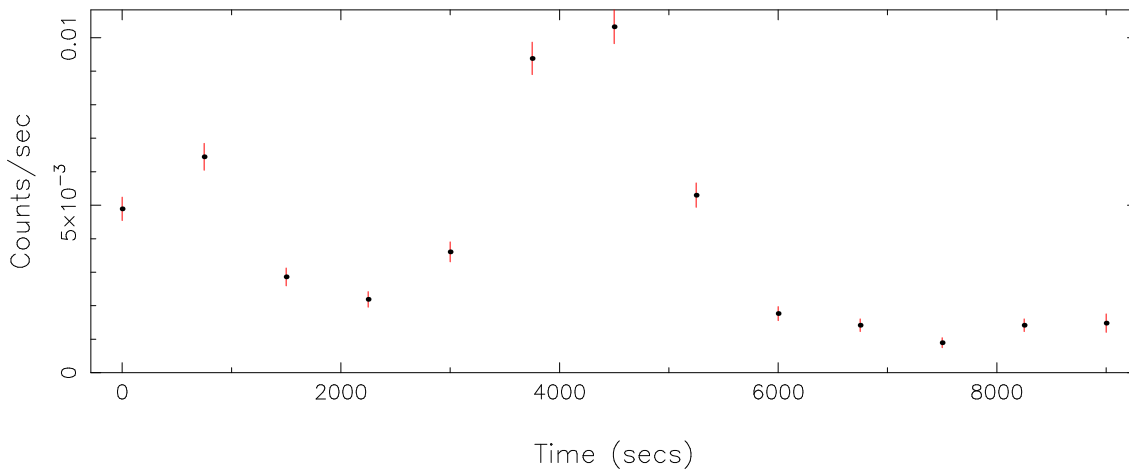

Plotted bin size: 750 secs

Time series start (MJD): 54175.7740276

Background subtracted time series

Mean Rate= 9.73575×10^{-3}

Background time series

Mean Rate= 3.99899×10^{-3}

GTI time series (histogram) and fractional exposure values (blue points)