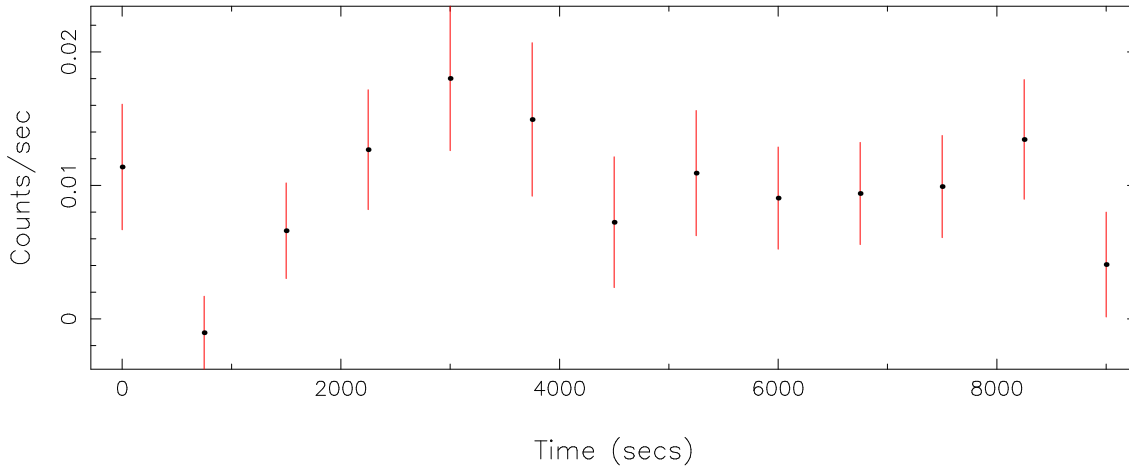

Filename: product/P0403072501M1U002SRCTSR8001.FIT

Obs. ID: 0403072501 (IC 2056)

Exp ID: M1U002

Source no.: 1

Source RA_corr: 4:15:20.67 (J2000)

Source Dec_corr: -60:10:13.1 (J2000)

Time series bin size: 750 secs

Plotted bin size: 750 secs

Time series start (MJD): 54175.7740276

Background subtracted time series

Mean Rate= 9.73575×10^{-3}

Background time series

Mean Rate= 3.99899×10^{-3}

GTI time series (histogram) and fractional exposure values (blue points)