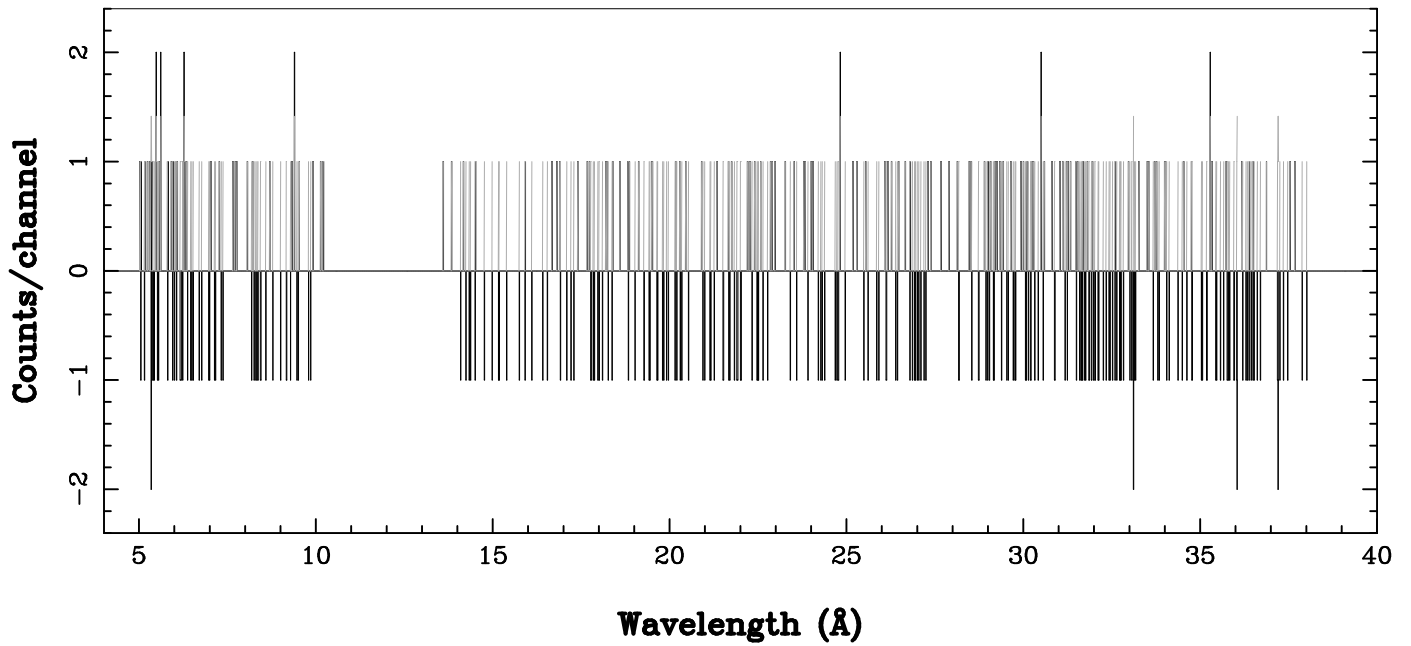

XMM - RGS1 - OBJECT: CFHTLS-W2 - RA: 135.3757 - DEC: -1.61575
OBS-ID: 0655340160 - EXP-ID: Indef - Exp. Time: 2737.82177734375
Key: - data - errors

DATE-OBS 2010-10-24T04:55:06
DATE-END 2010-10-24T05:40:54

SOURCE ID: 1 - SPECTRUM ORDER: 1
PROPOSAL

NET SPECTRUM, No rebinning

SOURCE ID: 1 - SPECTRUM ORDER: 2
PROPOSAL

NET SPECTRUM, No rebinning