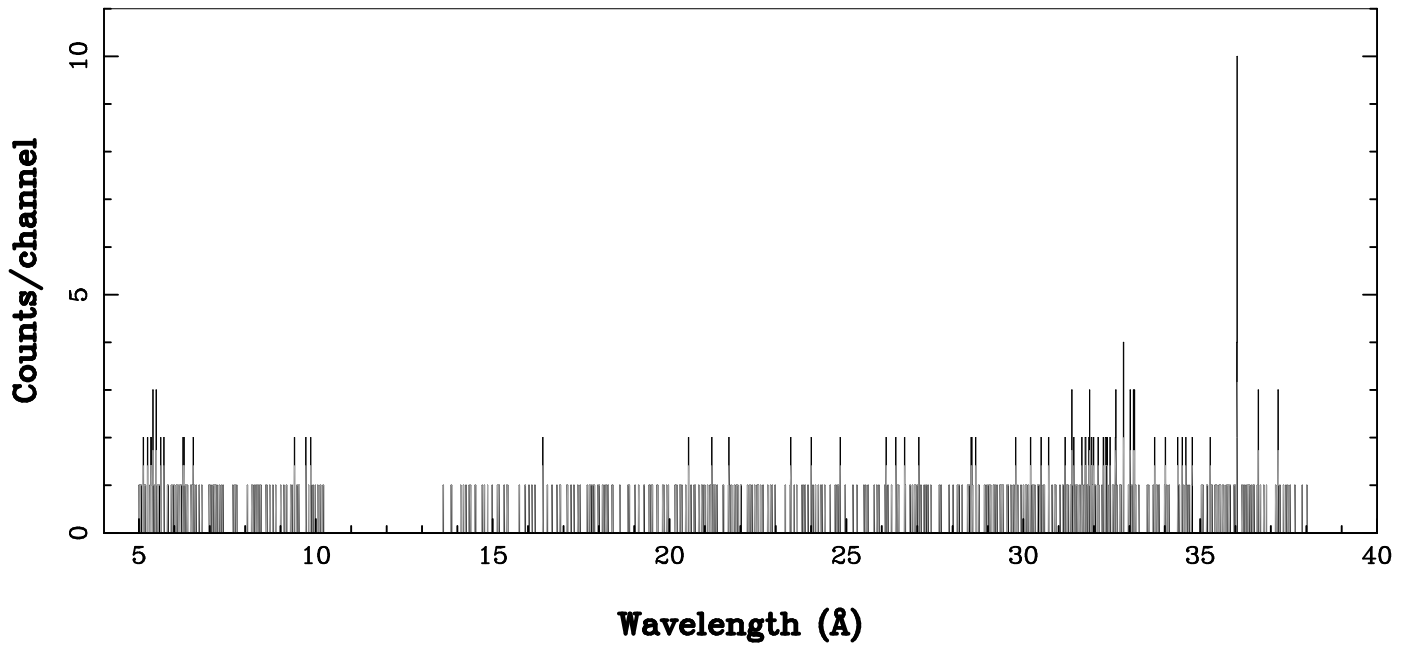

XMM - RGS1 - OBJECT: CFHTLS-W2 - RA: 135.3757 - DEC: -1.61575
OBS-ID: 0655340160 - EXP-ID: Indef - Exp. Time: 2737.82177734375
Key: - data - errors

DATE-OBS 2010-10-24T04:55:06
DATE-END 2010-10-24T05:40:54

SOURCE ID: 7 - SPECTRUM ORDER: 1
WHOLE_FIELD

SRC+BKG SPECTRUM, No rebinning

SOURCE ID: 7 - SPECTRUM ORDER: 2
WHOLE_FIELD

SRC+BKG SPECTRUM, No rebinning