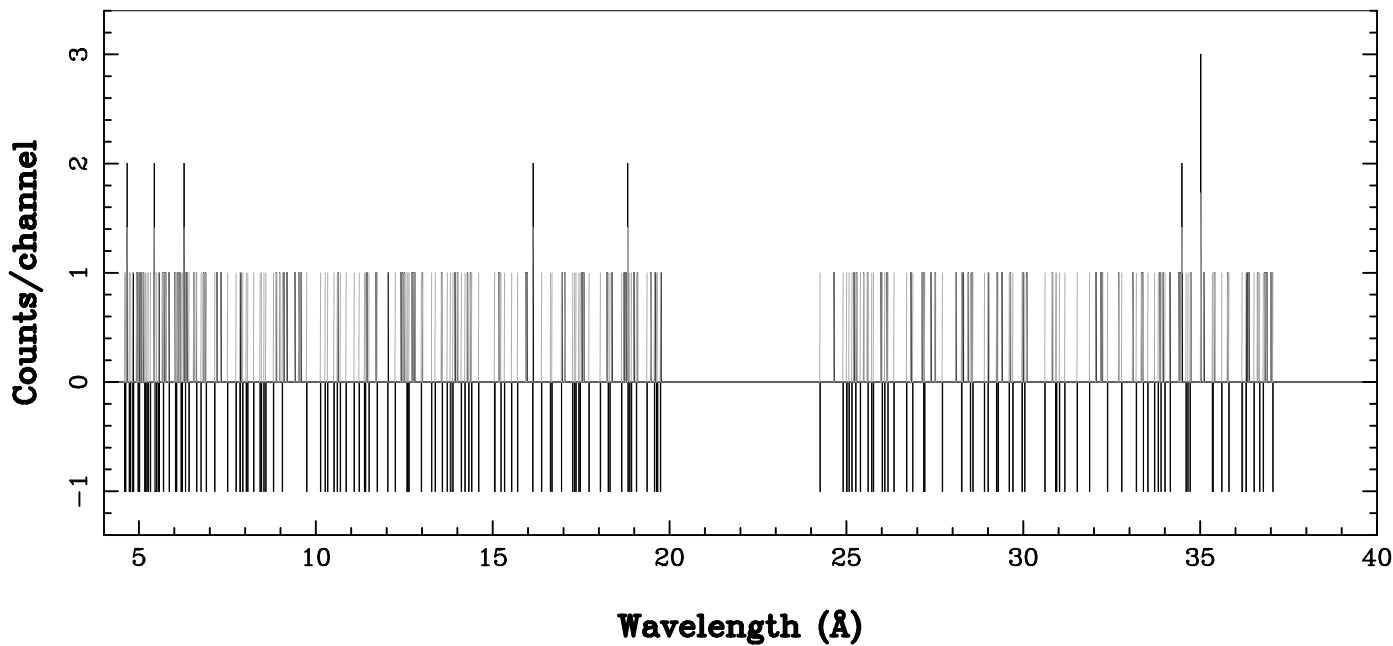

XMM - RGS2 - OBJECT: CFHTLS-W2 - RA: 135.3757 - DEC: -1.61575
OBS-ID: 0655340160 - EXP-ID: Indef - Exp. Time: 2740.13134765625
Key: - data - errors

DATE-OBS 2010-10-24T04:55:06
DATE-END 2010-10-24T05:40:54

SOURCE ID: 1 - SPECTRUM ORDER: 1
PROPOSAL

NET SPECTRUM, No rebinning

SOURCE ID: 1 - SPECTRUM ORDER: 2
PROPOSAL

NET SPECTRUM, No rebinning