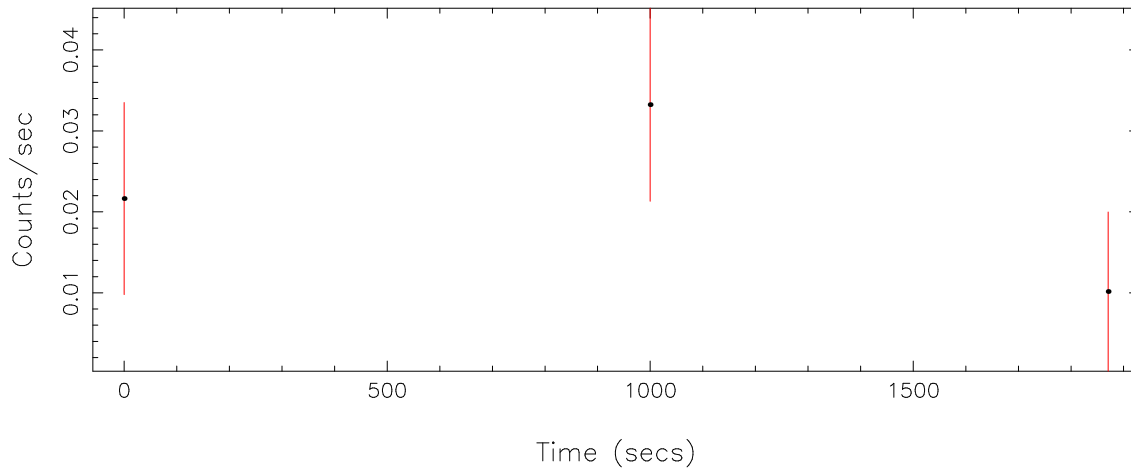

Filename: product/P0655340160R2S005SRCTSR0001.FIT

Obs. ID: 0655340160 (CFHTLS-W2)

Exp ID: RGS2005

Source no.: 1

Source RA_corr: 9: 1:30.19 (J2000)

Source Dec_corr: -1:36:56.7 (J2000)

Time series bin size: 1000 secs

Plotted bin size: 1000 secs

Time series start (MJD): 55493.2115426

Background subtracted time series

Mean Rate= 0.02167997

Background time series

Mean Rate= 0.06073222

GTI time series (histogram) and fractional exposure values (blue points)