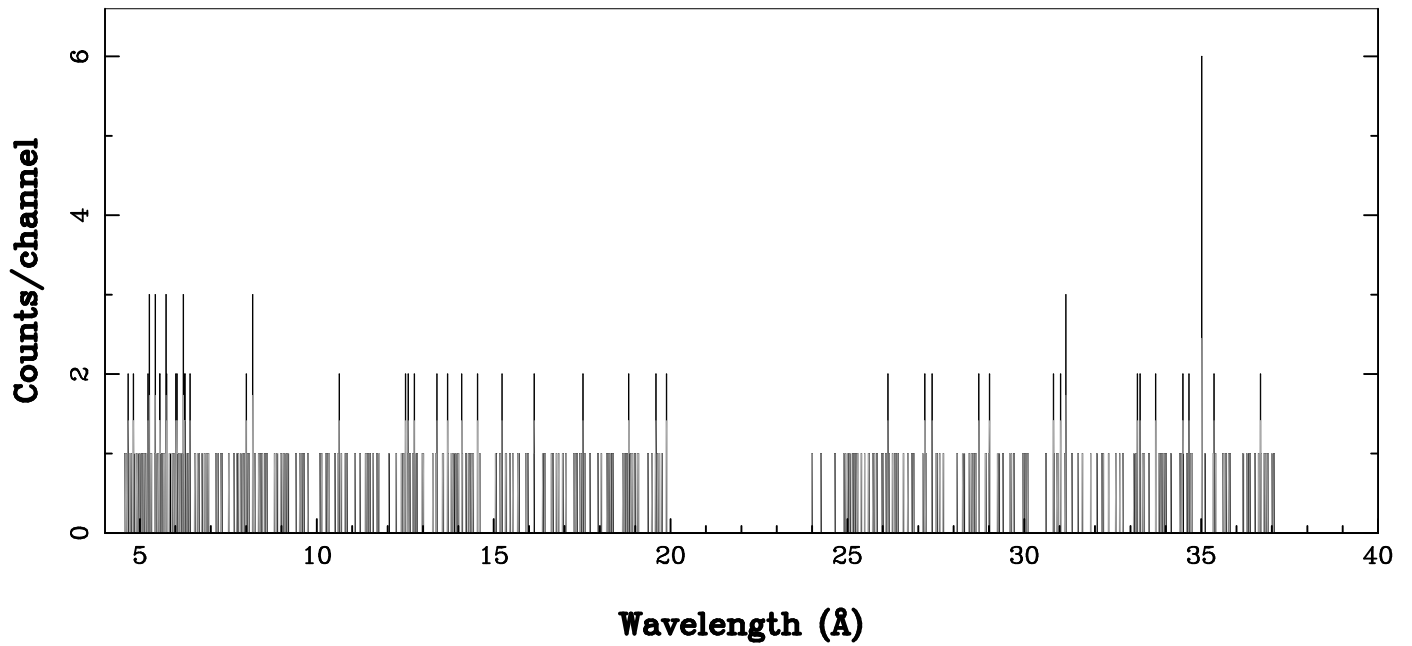

XMM - RGS2 - OBJECT: CFHTLS-W2 - RA: 135.3757 - DEC: -1.61575
OBS-ID: 0655340160 - EXP-ID: Indef - Exp. Time: 2740.13134765625
Key: - data - errors

DATE-OBS 2010-10-24T04:55:06
DATE-END 2010-10-24T05:40:54

SOURCE ID: 7 - SPECTRUM ORDER: 1
WHOLE_FIELD

SRC+BKG SPECTRUM, No rebinning

SOURCE ID: 7 - SPECTRUM ORDER: 2
WHOLE_FIELD

SRC+BKG SPECTRUM, No rebinning