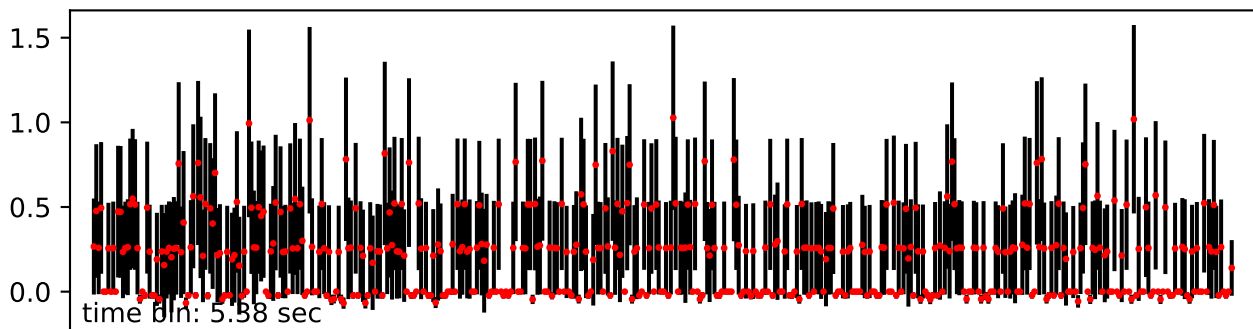

Merged TimeSeries

OBS_ID: 0655343833

EPIC SRCNUM: 1

RA,Dec: 02h31m53.8314s -04d51m06.343s

EPN

EMOS1

EMOS2

RGS1+RGS2