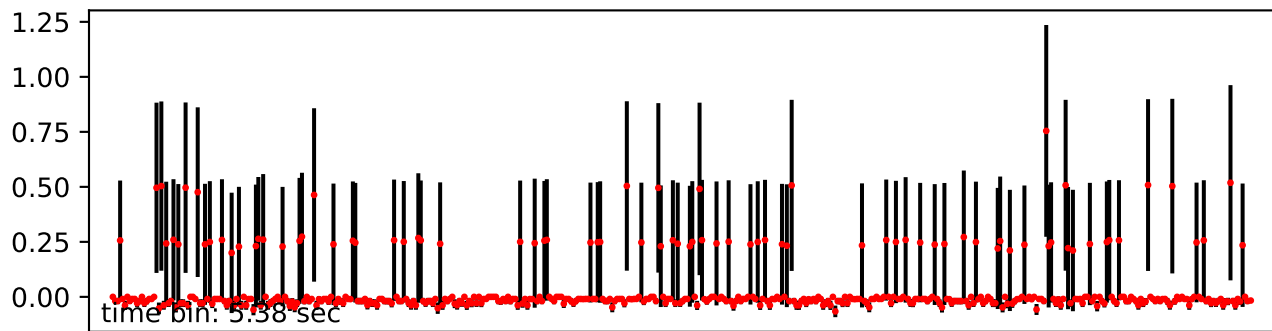

Merged TimeSeries

OBS_ID: 0655343833

EPIC SRCNUM: 3

RA,Dec: 02h31m41.2275s -04d52m53.805s

EPN

EMOS1

EMOS2

RGS1+RGS2